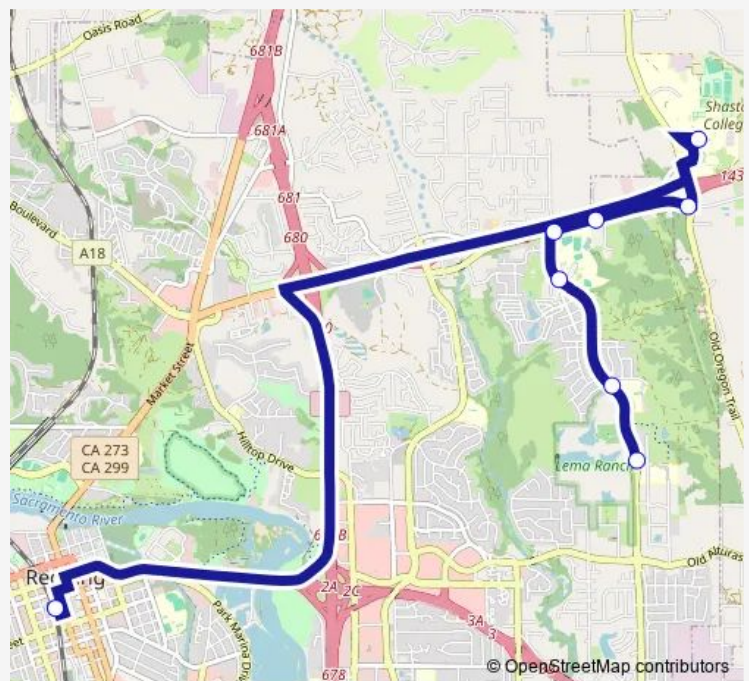

Bus Se School Express

[Go to website](#)

Direction

Shasta View Dr at Inspiration Way — Downtown Transit Center

8 stops

[Open route schedule](#)

- Shasta View Dr at Inspiration Way
- Shasta View Dr at Hemingway St
- Shasta View Dr at Simpson Blvd
- College View Dr at Shasta View Dr
- College View Dr at Mercy Oaks Dr
- College View Dr at Old Oregon Trail
- Shasta College
- Downtown Transit Center

Route schedule

Shasta View Dr at Inspiration Way — Downtown Transit Center

Monday	13:20
Tuesday	15:20
Wednesday	15:20
Thursday	15:20
Friday	15:20
Saturday	—
Sunday	—

Route info

Direction: Shasta View Dr at Inspiration Way

Stops: 8

Trip Duration: 0 hour 30 min

Se — School Express

Direction

Downtown Transit Center — Shasta College

9 stops

[Open route schedule](#)

Downtown Transit Center

Shasta View Dr at Tarmac Rd

Shasta View Dr at Inspiration Way

Shasta View Dr at Hemingway St

Shasta View Dr at Simpson Blvd

College View Dr at Shasta View Dr

College View Dr at Mercy Oaks Dr

College View Dr at Old Oregon Trail