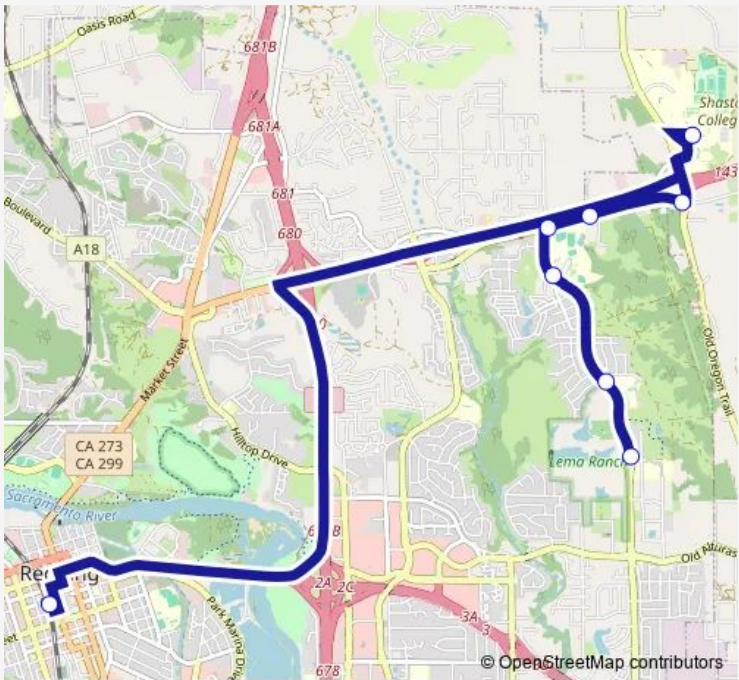

Bus SE School Express

[Go to website](#)

Direction
 Shasta View Dr at Inspiration Way — Downtown Transit Center
 8 stops
[Open route schedule](#)

- Shasta View Dr at Inspiration Way
- Shasta View Dr at Hemingway St
- Shasta View Dr at Simpson Blvd
- College View Dr at Shasta View Dr
- College View Dr at Mercy Oaks Dr
- College View Dr at Old Oregon Trail
- Shasta College
- Downtown Transit Center

Route schedule
 Shasta View Dr at Inspiration Way — Downtown Transit Center

Monday	13:20
Tuesday	15:20
Wednesday	15:20
Thursday	15:20
Friday	15:20
Saturday	—
Sunday	—

Route info
 Direction: Shasta View Dr at Inspiration Way
 Stops: 8
 Trip Duration: 0 hour 30 min

SE — School Express

Direction

Downtown Transit Center — Shasta College

9 stops

[Open route schedule](#)

Downtown Transit Center

Shasta View Dr at Tarmac Rd

Shasta View Dr at Inspiration Way

Monday 07:30

Tuesday 07:30

Wednesday 07:30

Thursday 07:30

Friday 07:30

Saturday —

Sunday —

Route info