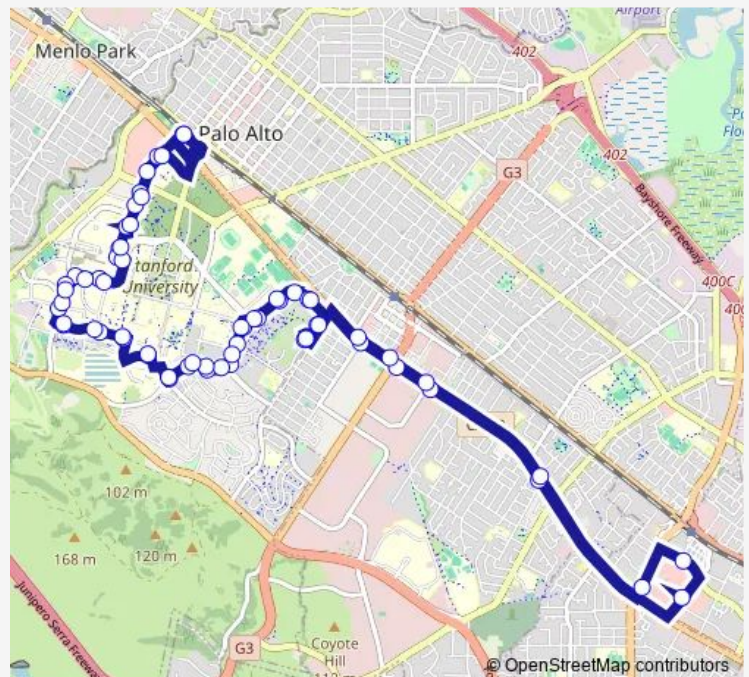

On Campus Drive @ Studio 2

Route schedule

Patc @ Bus Depot Bay #7 — Patc @ Bus Depot Bay #7

Monday —

Tuesday —

Wednesday —

Thursday —

Friday 15:00-21:00

Saturday —

Sunday —

Route info

Direction: Patc @ Bus Depot Bay #7

Stops: 64

Trip Duration: 1 hour 47 min

Se — Shopping Express

On Campus Drive @ Serra Street

On Serra Street @ Evgr 2 (C)

On Serra Street @ Hulme Court

82 Olmsted Road South

On Olmsted Road @ Barnes Court West

On Olmsted Road @ Yale Street West

On Olmsted Road @ Studio 6

On El Camino Real SB @ California Avenue

On El Camino Real SB @ Page Mill Road

On El Camino Real SB @ Hansen Way

On El Camino Real SB @ Maybell Avenue

On San Antonio Road @ El Camino Real Nb

On California Street @ Pacchetti Way

On Showers Drive @ San Antonio Shopping Center