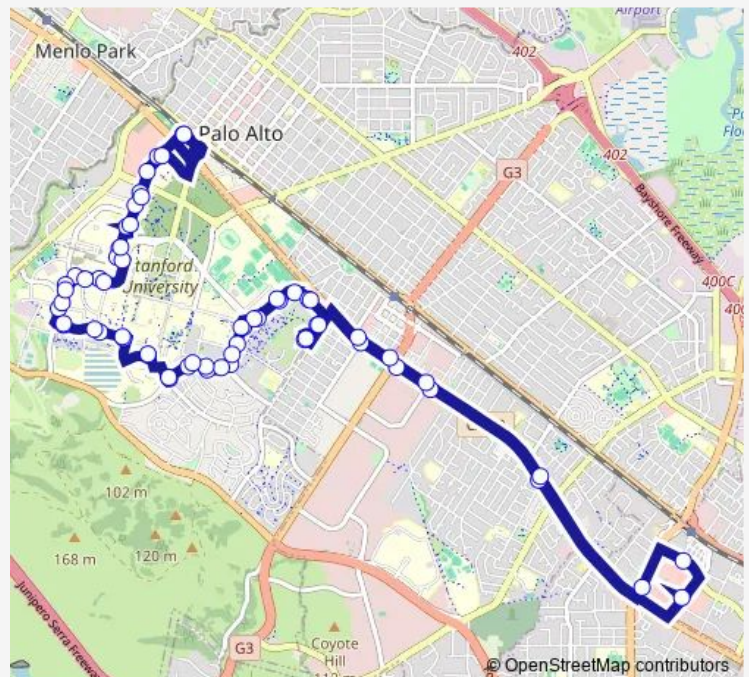

On Campus Drive @ Studio 2

Route schedule

Patc @ Bus Depot Bay #7 — Patc @ Bus Depot Bay #7

Monday —

Tuesday —

Wednesday —

Thursday —

Friday 15:00-21:00

Saturday —

Sunday —

Route info

Direction: Patc @ Bus Depot Bay #7

Stops: 64

Trip Duration: 1 hour 47 min

SE — Shopping Express

On Campus Drive @ Serra Street

On Serra Street @ Evgr 2 (C)

On Serra Street @ Hulme Court

82 Olmsted Road South

On Olmsted Road @ Barnes Court West

On Olmsted Road @ Yale Street West

On Olmsted Road @ Studio 6

On El Camino Real SB @ California Avenue

On El Camino Real SB @ Page Mill Road

On El Camino Real SB @ Hansen Way

On El Camino Real SB @ Maybell Avenue

On San Antonio Road @ El Camino Real Nb

On California Street @ Pacchetti Way

On Showers Drive @ San Antonio Shopping Center