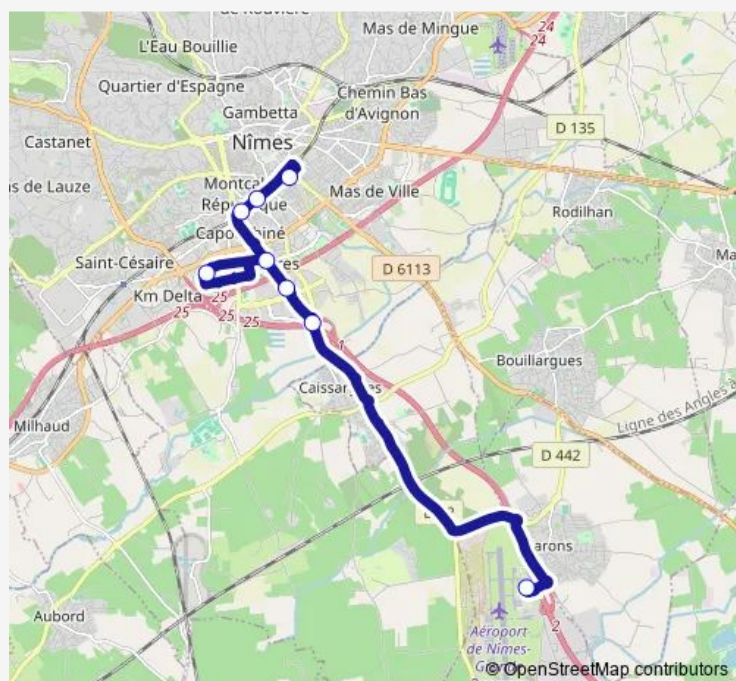

Bus AERO Navette Aeroport

[Go to website](#)

Direction

Gare Routiere — Aeroport DE Nimes Garons

8 stops

[Open route schedule](#)

Gare Routiere

Triaire

Camargue

Ledoux

Costieres Parnasse

MAS DE Vignolles

Parking Relais A54

Aeroport DE Nimes Garons

Route schedule

Gare Routiere — Aeroport DE Nimes Garons

Monday 06:50-14:15

Tuesday 07:30-16:00

Wednesday 06:55-12:35

Thursday 07:30-15:45

Friday 10:25

Saturday 08:00-17:30

Sunday 08:15-13:00

Route info

Direction: Gare Routiere

Stops: 8

Trip Duration: 0 hour 25 min

■ AERO — Navette Aeroport

Direction

Aéroport DE Nimes Garons — Gare Routiere

8 stops

[Open route schedule](#)