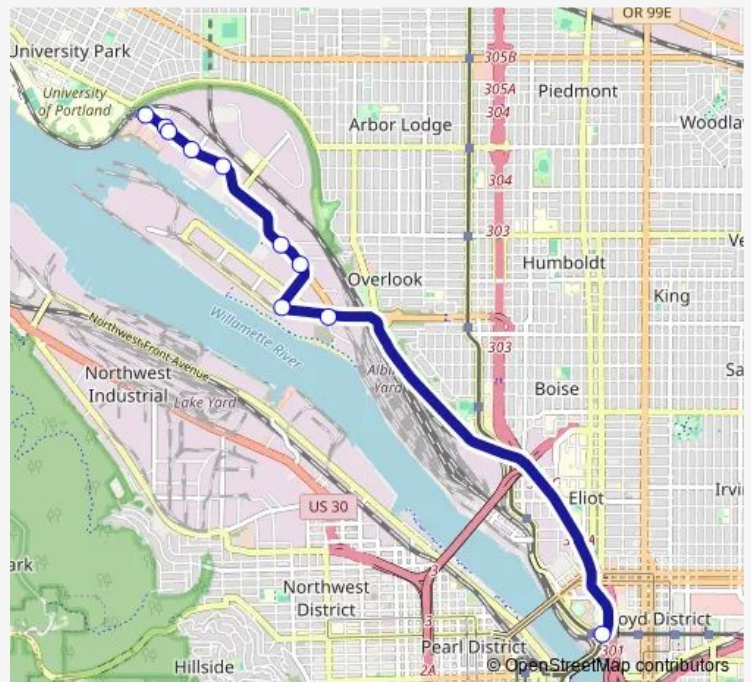

Bus Swan Island Evening Shuttle

[Go to website](#)

Direction
 N Basin & Fathom — Rose Quarter Transit Center
 10 stops
[Open route schedule](#)

- N Basin & Fathom
- 6700 Block N Basin (Coast Guard)
- 6700 Block N Basin (Ups)
- N Basin & Ensign
- 6200 Block N Basin
- N Basin & Emerson
- N Basin & Pacific Pride
- N Anchor & Channel
- N Going & Port Center Way
- Rose Quarter Transit Center

Route schedule
 N Basin & Fathom — Rose Quarter Transit Center

Monday	18:53-00:13 ⁺¹
Tuesday	18:53-00:13 ⁺¹
Wednesday	18:53-00:13 ⁺¹
Thursday	18:53-00:13 ⁺¹
Friday	18:53-00:13 ⁺¹
Saturday	—
Sunday	—

Route info
 Direction: N Basin & Fathom
 Stops: 10
 Trip Duration: 0 hour 13 min

■ Swan Island Evening Shuttle **BusMaps**

Direction

Rose Quarter Transit Center — N Basin & Fathom

12 stops

[Open route schedule](#)

Rose Quarter Transit Center

N Interstate & Albina

N Greeley & Going Overpass

N Basin & Fathom

Route schedule

Rose Quarter Transit Center — N Basin & Fathom

Monday 18:36-23:56

Tuesday 18:36-23:56

Wednesday 18:36-23:56

Thursday 18:36-23:56

Friday 18:36-23:56