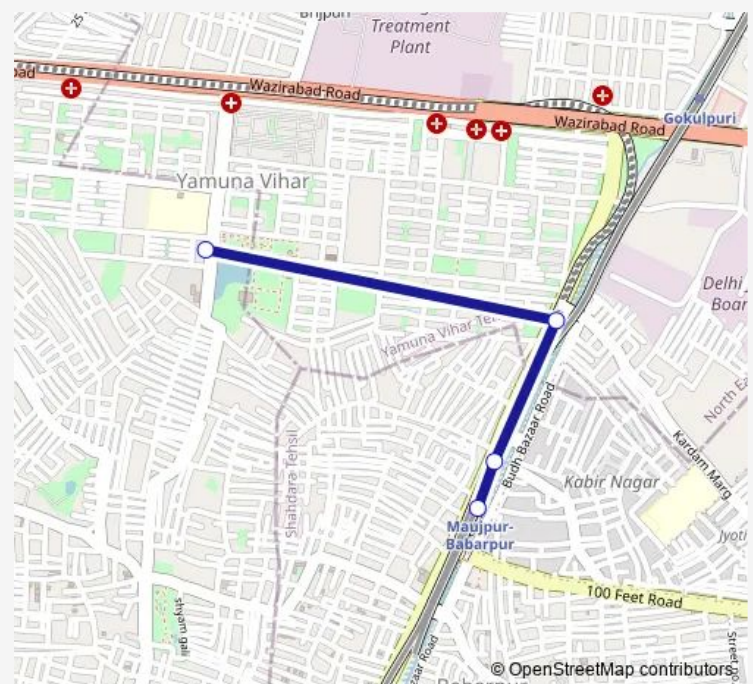

### Direction

Yamuna Vihar Cluster Depot — Babarpur Ext / Maujpur Metro Station

4 stops

[Open route schedule](#)

Yamuna Vihar Cluster Depot

Krishna Marg Kardam Puri

Vijay Park / Kabir Nagar

Babarpur Ext / Maujpur Metro Station

### Route schedule

Yamuna Vihar Cluster Depot — Babarpur Ext / Maujpur Metro Station

Monday	05:00-16:25
Tuesday	05:00-16:25
Wednesday	05:00-16:25
Thursday	05:00-16:25
Friday	05:00-16:25
Saturday	05:00-16:25
Sunday	05:00-16:25

### Route info

Direction: Yamuna Vihar Cluster Depot

Stops: 4

Trip Duration: 0 hour 6 min

353stdown Bus time schedules and route maps are available in an offline PDF at busmaps.com. Use the busmaps.com website to see live bus times, train schedule or subway schedule, and step-by-step directions for all public transit in Delhi