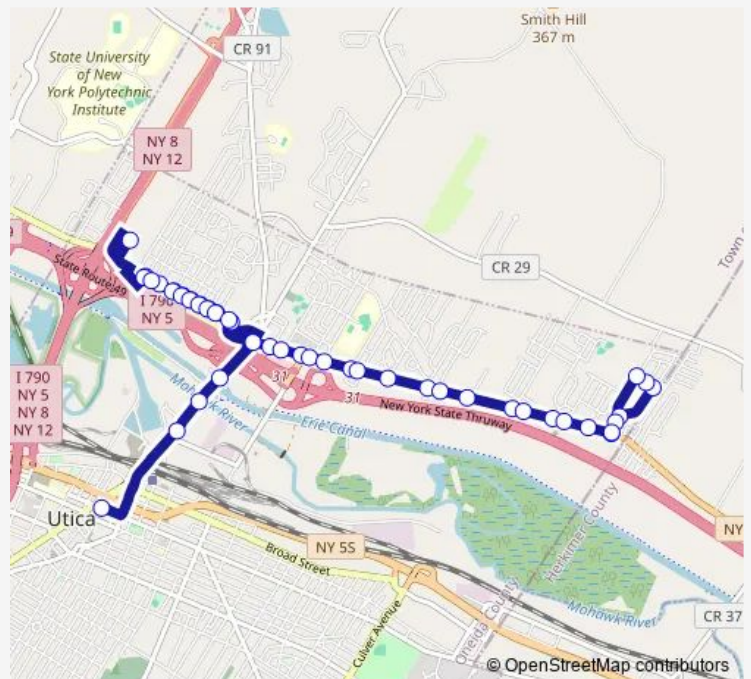

Route schedule

Briarcliffe Ave & Herkimer Rd — Utica Bay 1

Monday	05:55-17:34
Tuesday	05:55-17:34
Wednesday	05:55-17:34
Thursday	05:55-17:34
Friday	05:55-17:34
Saturday	07:34-17:34
Sunday	—

Route info

Direction: Briarcliffe Ave & Herkimer Rd

Stops: 31

Trip Duration: 0 hour 21 min

Ut 28 — Herkimer Rd

Genesee St & Wurz Ave

Wurz Ave & DPW Garage

Wurz Ave & Railroad St

Utica Garage

Wurz Ave & Railroad St

Wurz & Carlo Massi

Wurz Ave & Genesee St

Genesee St & Lee St W

Broad St & John St

Utica Bay 1

Direction

Utica Bay 9 — Briarcliffe Ave & Herkimer Rd

47 stops

Friday 06:15-18:25

Saturday 07:15-17:15

Sunday —

Route info

Direction: Utica Bay 9

Stops: 47

Trip Duration: 0 hour 19 min

North Utica Shopping Center