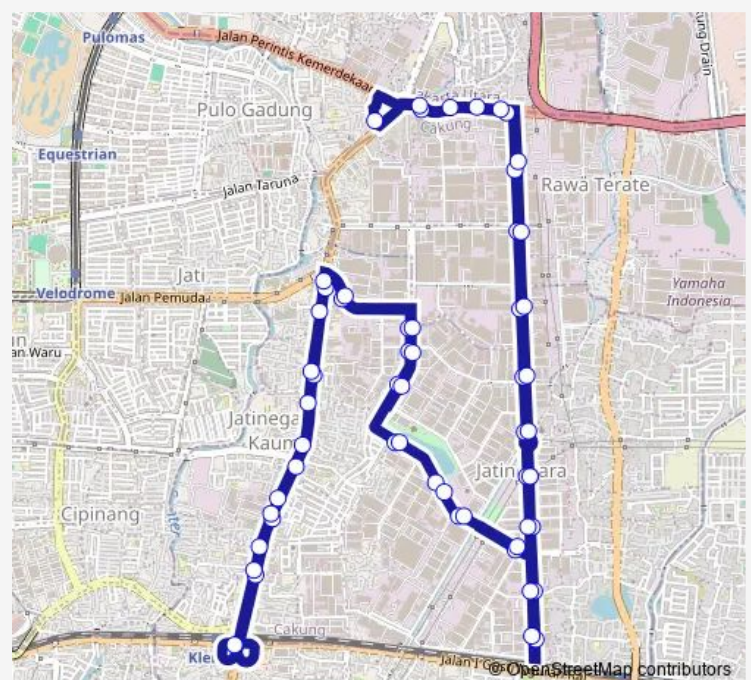

### Route schedule

Komplek Pergudangan Jiep — Komplek Pergudangan Jiep

Monday 05:00

Tuesday 05:00

Wednesday 05:00

Thursday 05:00

Friday 05:00

Saturday —

### Route info

Direction: Komplek Pergudangan Jiep

Stops: 57

Trip Duration: 1 hour 44 min

11w — St. Klender - Pulo Gadung via Jiep

Jln. Arus Jati

Pool Hiba Utama 2

Transjakarta Pool Klender