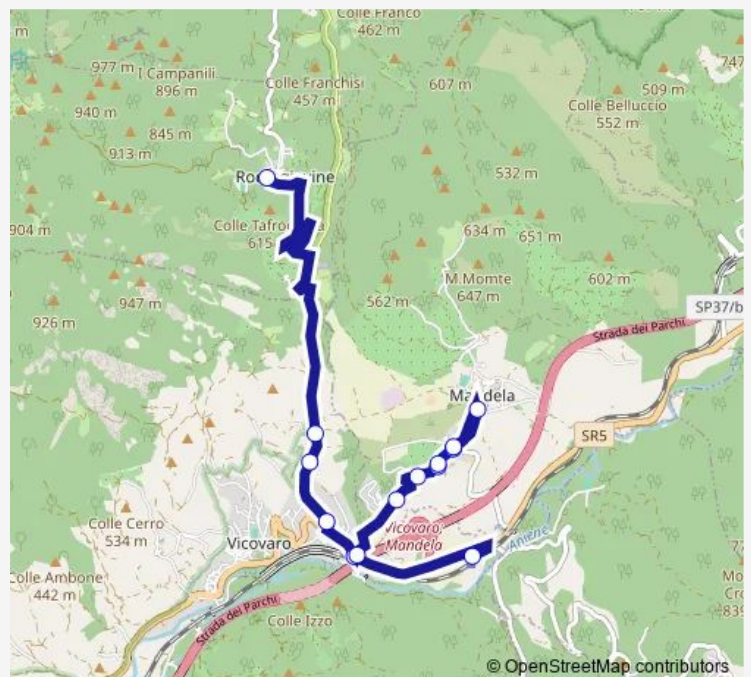

**Direction**

Roccagiovine | Piazza Dampierre # f11659 — Vicovaro | Valle dell'Aniene FS # f11676

14 stops

[Open route schedule](#)

- Roccagiovine | Piazza Dampierre # f11659
- VICOVARO | Via Licinese Via Prati # f9756
- VICOVARO | Via Licinese Via Vallocchie # f9757
- Vicovaro | Via Licinese Via Tiburtina # f11658
- VICOVARO | Via Tiburtina Via Meucci # f8996
- Mandela | Via San Cosimato Via Colle Cappellino # f11875
- Mandela | Via San Cosimato, 27 # f11669
- Mandela | Via San Cosimato Via Vignette # f11670
- Mandela | Largo Pullarà # f11671
- Mandela | Via San Cosimato Via Vignette # f11672
- Mandela | Via San Cosimato, 27 # f11673
- Mandela | Via San Cosimato Via Colle Cappellino # f11674
- Vicovaro | Via San Cosimato Via Tiburtina # f11675
- Vicovaro | Valle dell'Aniene FS # f11676

**Route schedule**

Roccagiovine | Piazza Dampierre # f11659 — Vicovaro | Valle dell'Aniene FS # f11676

Monday	05:40
Tuesday	05:40
Wednesday	05:40
Thursday	05:40
Friday	05:40
Saturday	—
Sunday	—

**Route info**

Direction: Roccagiovine | Piazza Dampierre # f11659

Stops: 14

Trip Duration: 0 hour 25 min

Bus time schedules and route maps are available in an offline PDF at [busmaps.com](https://busmaps.com). Use the [busmaps.com](https://busmaps.com) website to see live bus times, train schedule or subway schedule, and step-by-step directions for all public transit in Mandela