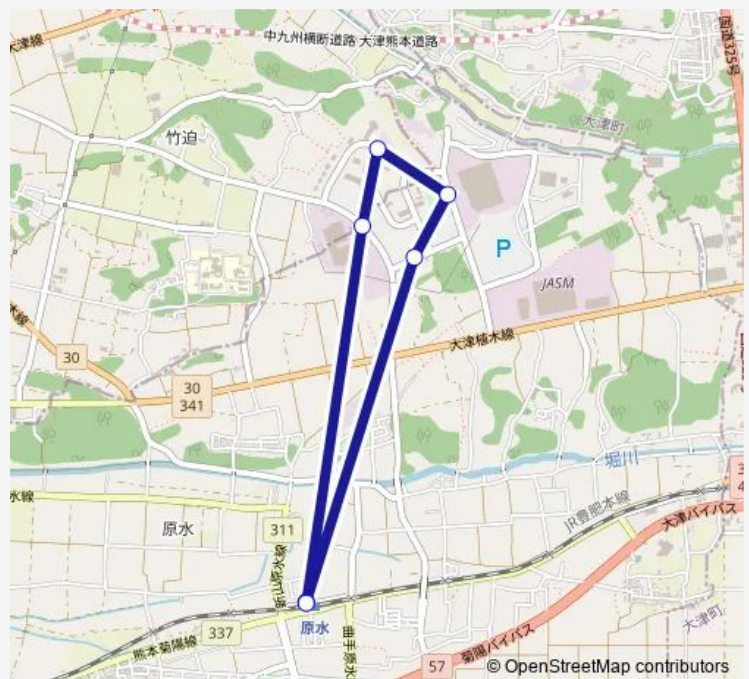

ソニーセミコンダクタ前

Pillar前

東京エレクトロン九州前

原水駅 (終点)

Route schedule

原水駅北口 — 原水駅 (終点)

Monday 06:52-21:47

Tuesday 06:52-21:47

Wednesday 06:52-21:47

Thursday 06:52-21:47

Friday 06:52-21:47

Saturday —

Sunday —

Route info

Direction: 原水駅北口

Stops: 6

Trip Duration: 0 hour 26 min

■ Sc : 原水駅北口→ソニーセミコン→東京エレクトロン→
原水駅北口 **BusMaps**

Bus time schedules and route maps are available in an offline PDF at busmaps.com. Use the busmaps.com website to see live bus times, train schedule or subway schedule, and step-by-step directions for all public transit in Koshi