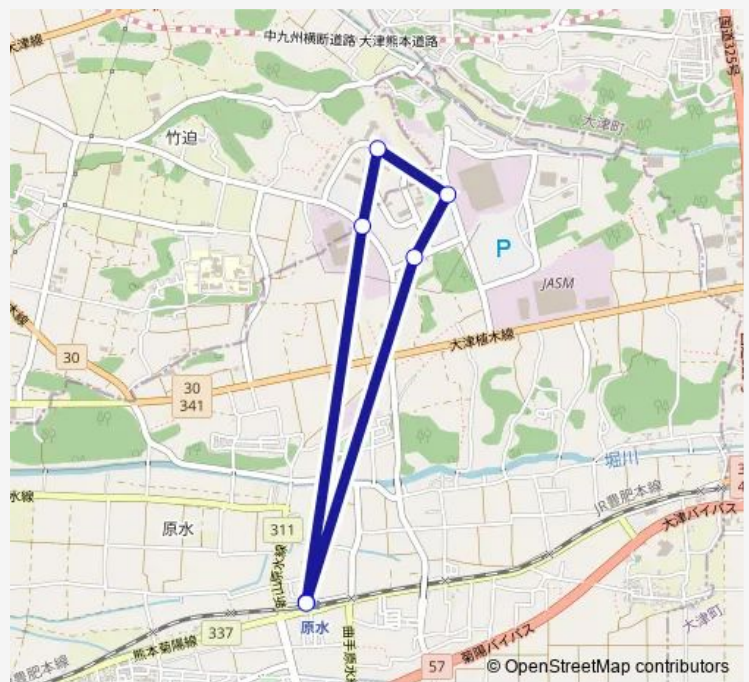

ソニーセミコンダクタ前

Pillar前

東京エレクトロン九州前

原水駅 (終点)

Route schedule

原水駅北口 — 原水駅 (終点)

Monday 06:52-21:47

Tuesday 06:52-21:47

Wednesday 06:52-21:47

Thursday 06:52-21:47

Friday 06:52-21:47

Saturday —

Sunday —

Route info

Direction: 原水駅北口

Stops: 6

Trip Duration: 0 hour 22 min

■ Sc : 原水駅北口→ソニーセミコン→東京エレクトロン→
原水駅北口 **BusMaps**

Bus time schedules and route maps are available in an offline PDF at busmaps.com. Use the busmaps.com website to see live bus times, train schedule or subway schedule, and step-by-step directions for all public transit in Koshi