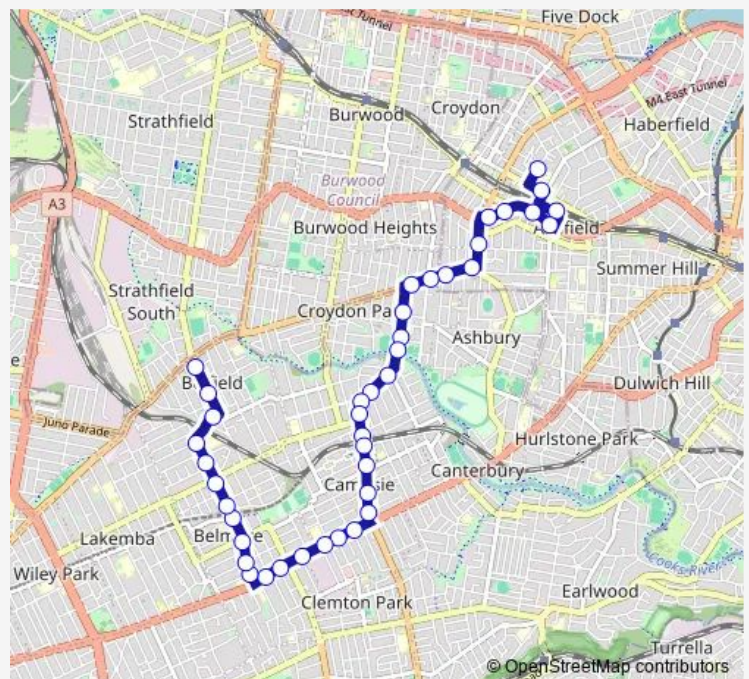

School Bus 594s St Vincents College to Belfield Shops

[Go to website](#)

Direction

St Vincents College Ashfield, Alt St — Belfield Shops, Burwood Rd

41 stops

[Open route schedule](#)

- St Vincents College Ashfield, Alt St
- Elizabeth St At Bland St
- Ashfield Station, Brown St, Stand A
- Ashfield Station, Liverpool Rd, Stand G
- Liverpool Rd At Knox St
- Liverpool Rd At Lapis Av
- Ashfield Rsl, Liverpool Rd
- Milton St At Arthur St
- Georges River Rd After Watson Av
- Georges River Rd Opp Holborow St
- Georges River Rd Before Croydon Av
- Georges River Rd Opp Croydon Park Public School
- Brighton Av At Queensborough Rd
- Brighton Av At Albert Rd
- Croydon Park, Brighton Av
- Brighton Av After Moore St
- Brighton Av At Browning St
- Lofts Garden, Brighton Av
- Beamish St Opp Ninth Av
- Campsie Station, Beamish St, Stand C
- Campsie Station, Beamish St, Stand F

Route schedule

St Vincents College Ashfield, Alt St — Belfield Shops, Burwood Rd

Monday	15:20
Tuesday	15:20
Wednesday	15:20
Thursday	15:20
Friday	—
Saturday	—
Sunday	—

Route info

Direction: St Vincents College Ashfield, Alt St

Stops: 41

Trip Duration: 0 hour 37 min

594s — St Vincents College to Belfield Shops

Beamish St At Evaline St

Beamish St At Unara St

Dan's Corner, Beamish St

Canterbury Rd At Viking St

Canterbury Rd At Troy St

Canterbury Rd Opp Canterbury Hospital

Canterbury Rd At Chelmsford Av

Canterbury Rd At Platts Av

Canterbury Rd Opp Drummond St

Burwood Rd After Canterbury Rd

Burwood Rd At Chalmers St

Burwood Rd Before Leylands Pde