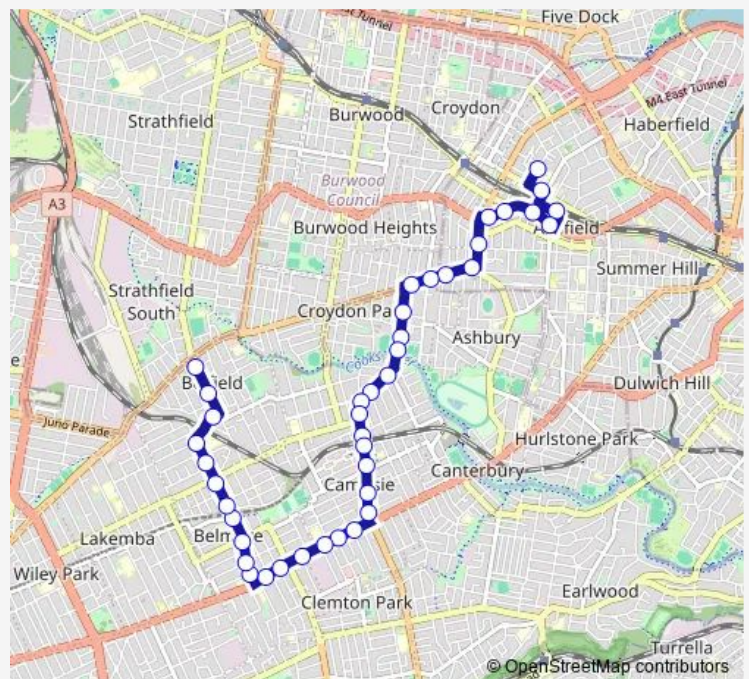

School Bus 594s St Vincents College to Belfield Shops

[Go to website](#)

Direction

St Vincents College Ashfield, Alt St — Belfield Shops, Burwood Rd

41 stops

[Open route schedule](#)

- St Vincents College Ashfield, Alt St
- Elizabeth St At Bland St
- Ashfield Station, Brown St, Stand A
- Ashfield Station, Liverpool Rd, Stand G
- Liverpool Rd At Knox St
- Liverpool Rd At Laphin Av
- Ashfield Rsl, Liverpool Rd
- Milton St At Arthur St
- Georges River Rd After Watson Av
- Georges River Rd Opp Holborow St
- Georges River Rd Before Croydon Av
- Georges River Rd Opp Croydon Park Public School
- Brighton Av At Queensborough Rd
- Brighton Av At Albert Rd
- Croydon Park, Brighton Av
- Brighton Av After Moore St
- Brighton Av At Browning St
- Lofts Garden, Brighton Av
- Beamish St Opp Ninth Av
- Campsie Station, Beamish St, Stand C
- Campsie Station, Beamish St, Stand F

Route schedule

St Vincents College Ashfield, Alt St — Belfield Shops, Burwood Rd

Monday	15:20
Tuesday	15:20
Wednesday	15:20
Thursday	15:20
Friday	15:20
Saturday	—
Sunday	—

Route info

Direction: St Vincents College Ashfield, Alt St

Stops: 41

Trip Duration: 0 hour 37 min

594s — St Vincents College to Belfield Shops

Beamish St At Evaline St

Beamish St At Unara St

Dan's Corner, Beamish St

Canterbury Rd At Viking St

Canterbury Rd At Troy St

Canterbury Rd Opp Canterbury Hospital

Canterbury Rd At Chelmsford Av

Canterbury Rd At Platts Av

Canterbury Rd Opp Drummond St

Burwood Rd After Canterbury Rd

Burwood Rd At Chalmers St

Burwood Rd Before Leylands Pde