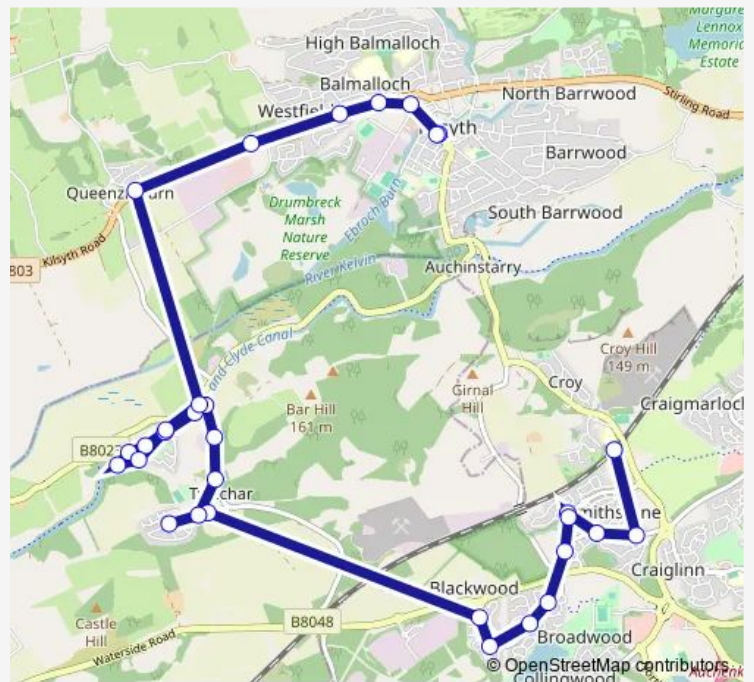

Route schedule

Croy Station — Chruch Street

Monday	08:10-22:12
Tuesday	08:10-22:12
Wednesday	08:10-22:12
Thursday	08:10-22:12
Friday	08:10-22:12
Saturday	08:10-22:12
Sunday	—

Route info

Direction: Croy Station

Stops: 31

Trip Duration: 0 hour 27 min

344

Park Avenue

Burnbrae

Main Street

Kilsyth Road

Laird's Hill Place

Ashlea

Garrell Vale Community Centre

Kilsyth Swimming Pool

Market Close

Chruch Street

Direction

Chruch Street — Croy Station

31 stops

Friday 06:37-21:40

Saturday 06:37-21:40

Sunday —

Route info

Direction: Chruch Street

Stops: 31

Trip Duration: 0 hour 27 min

Blackwood roundabout