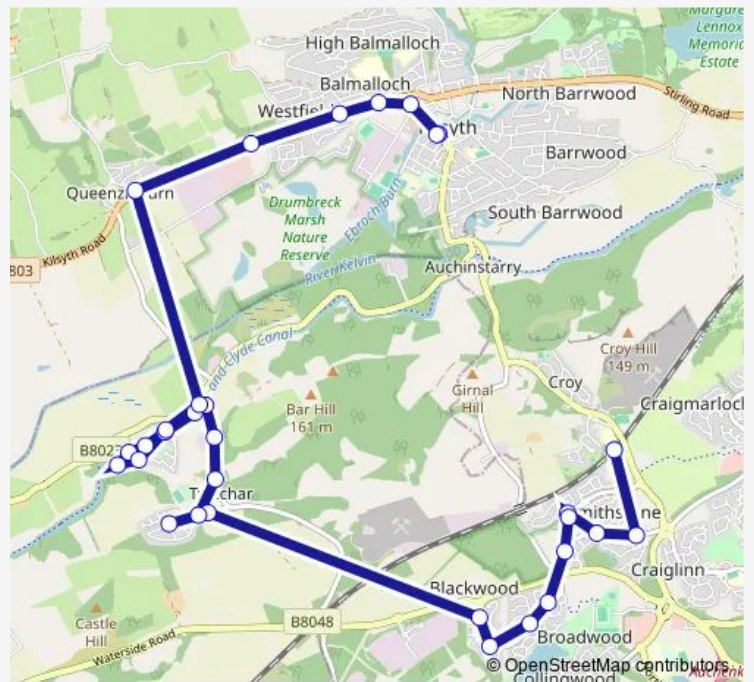

Route schedule

Croy Station — Chruch Street

Monday	08:10-22:12
Tuesday	08:10-22:12
Wednesday	08:10-22:12
Thursday	08:10-22:12
Friday	08:10-22:12
Saturday	08:10-22:12
Sunday	—

Route info

Direction: Croy Station

Stops: 31

Trip Duration: 0 hour 27 min

344

Park Avenue

Burnbrae

Main Street

Kilsyth Road

Laird's Hill Place

Ashlea

Garrell Vale Community Centre

Kilsyth Swimming Pool

Market Close

Chruch Street

Direction

Chruch Street — Croy Station

31 stops

Friday 06:37-21:40

Saturday 06:37-21:40

Sunday —

Route info

Direction: Chruch Street

Stops: 31

Trip Duration: 0 hour 27 min

Blackwood roundabout