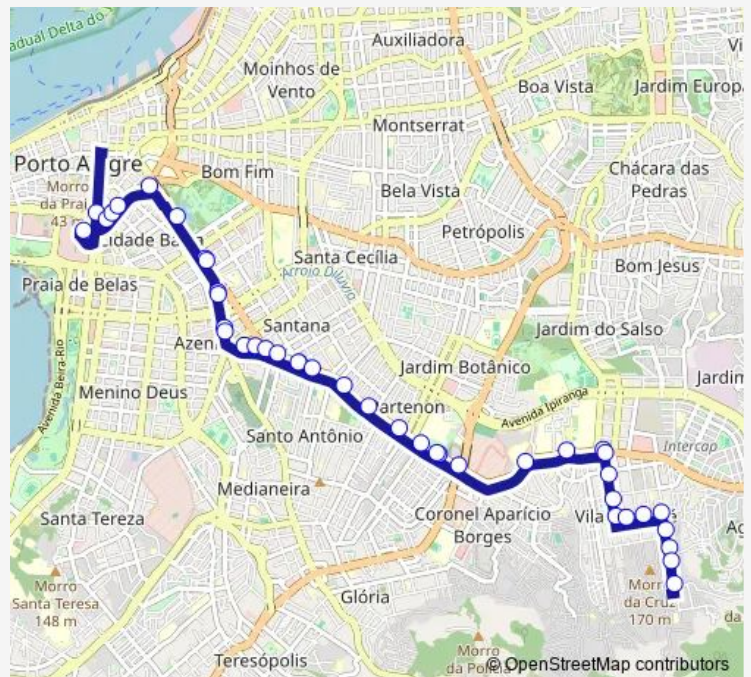

Tuesday 05:20-23:30

Wednesday 05:20-23:30

Thursday 05:20-23:30

Friday 05:20-23:30

Saturday 05:45-22:27

Sunday 05:55-21:25

Route info

Direction: Borges DE Medeiros DF 1210 EF Caixa
Econômica

Stops: 41

Trip Duration: 0 hour 30 min

344 — Santa Maria

Bento Goncalves 1515

Bento Goncalves 1781

Bento Goncalves 2199

Bento Goncalves 2447

Bento Goncalves 2695