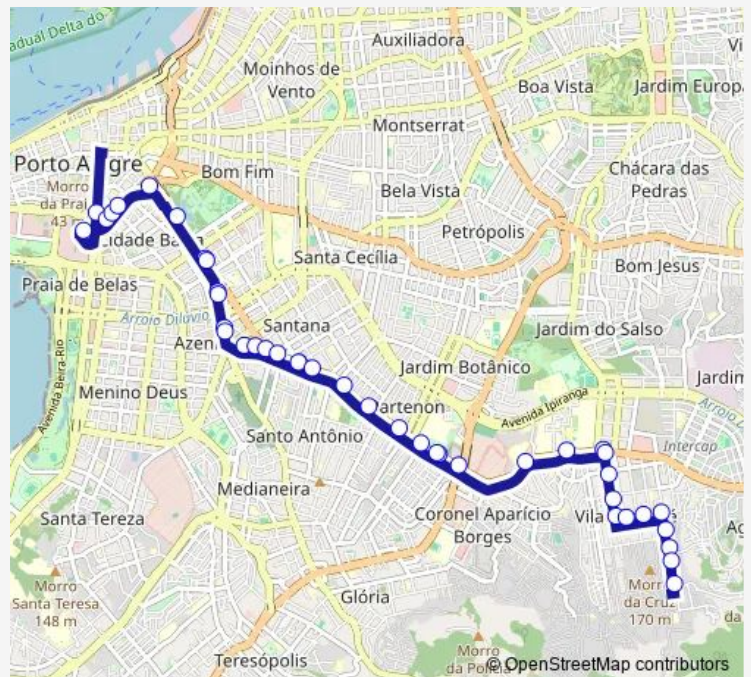

### Route info

Direction: Borges DE Medeiros DF 1210 EF Caixa  
Econômica

Stops: 41

Trip Duration: 0 hour 30 min

344 — Santa Maria

Bento Goncalves 1515

Bento Goncalves 1781

Bento Goncalves 2199