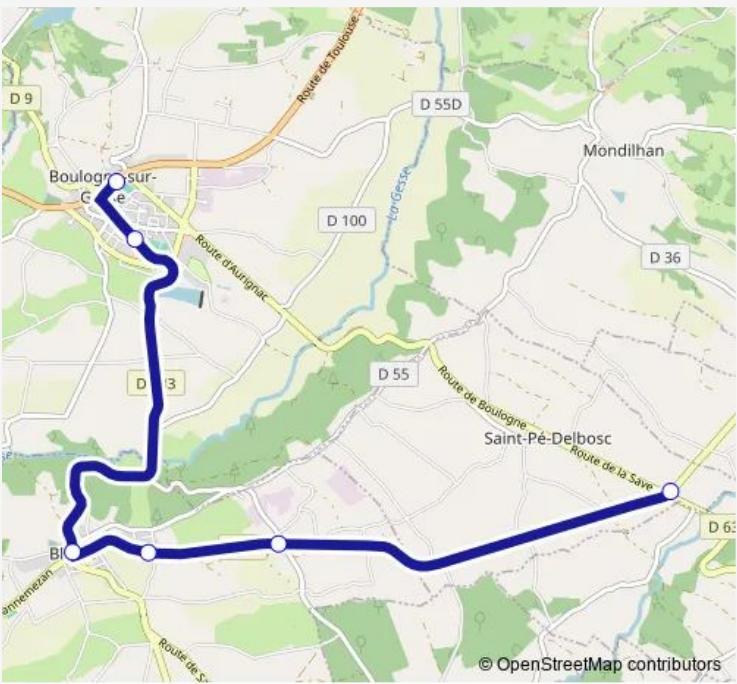

Bus 344 Boulogne-sur-Gesse - Saint-Gaudens

[Go to website](#)

Direction
 Saint-PÉ-Delbosc - Rebirechioulet —
 Boulogne-SUR-Gesse - Collège
 6 stops
[Open route schedule](#)

- Saint-PÉ-Delbosc - Rebirechioulet
- Blajan - La Tuilerie
- Blajan - Cité Bellevue
- Blajan - Mairie
- Boulogne-SUR-Gesse - Hlm
- Boulogne-SUR-Gesse - Collège

Route schedule
 Saint-PÉ-Delbosc - Rebirechioulet —
 Boulogne-SUR-Gesse - Collège

Monday	13:06-18:44
Tuesday	13:06-18:44
Wednesday	13:06-18:44
Thursday	17:59-18:44
Friday	13:06-18:44
Saturday	17:59
Sunday	—

Route info
 Direction: Saint-PÉ-Delbosc - Rebirechioulet
 Stops: 6
 Trip Duration: 0 hour 11 min

Direction

Saint-Gaudens - Lycée Bagatelle —
Boulogne-SUR-Gesse - Collège

20 stops

[Open route schedule](#)

Saint-Gaudens - Lycée Bagatelle