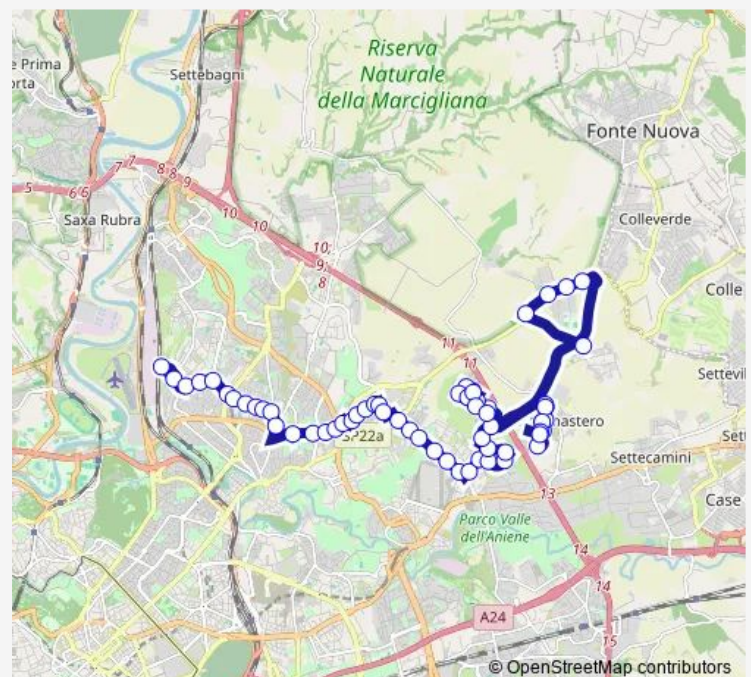

Saturday 05:30-22:45

Sunday —

Route info

Direction: STAZ.NE NUOVO SALARIO

Stops: 62

Trip Duration: 1 hour 4 min

PIRANDELLO

Pirandello