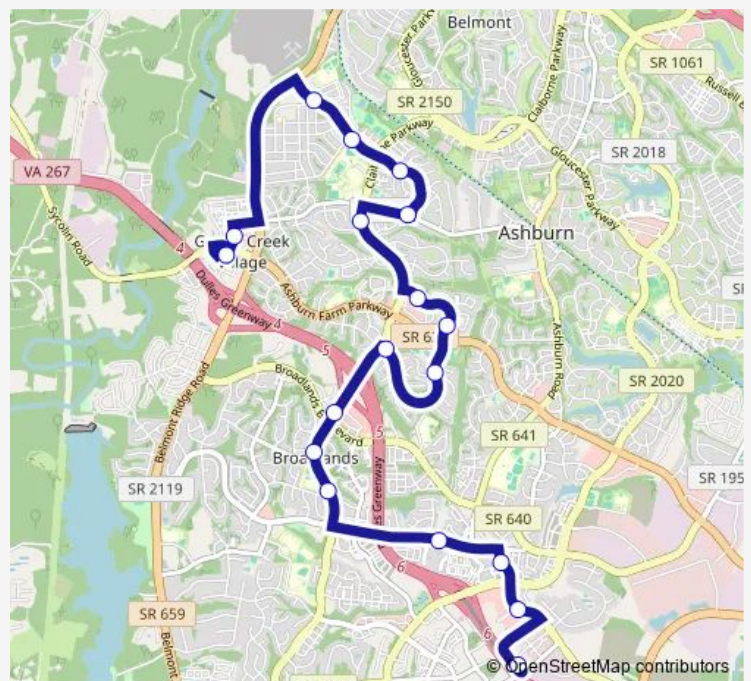

Bus 344 Ashburn Farm

[Go to website](#)

Direction
 Goose Creek Village — Ashburn Metro Station - North Bus Bay
 18 stops
[Open route schedule](#)

- Goose Creek Village
- Naismith Terrace at Creek View Plaza
- Portsmouth Boulevard at Winkel Drive
- Portsmouth Boulevard at Middlebury Street
- Breezyhill Drive at Deerwatch Place
- Hay Road near Ashburn Library
- Claiborne Parkway at Weatherwood Drive
- Crossroads Drive at Junction Plaza (west) / Pioneer
- Crossroads Drive at Timber Ridge Terrace / Blacksm
- Windmill Drive at Livery Square
- Windmill Drive at Cornerpost Square
- Claiborne Parkway at Broadlands Boulevard
- Claiborne Parkway at Vestals Gap Drive
- Claiborne Parkway at Ellzey Drive
- Waxpool Road at Omeara Terrace
- Shellhorn Road at High Rock Terrace
- Shellhorn Road at Greenway Corporate Drive
- Ashburn Metro Station - North Bus Bay

Route schedule

Goose Creek Village — Ashburn Metro Station - North Bus Bay

Monday	04:30-22:26
Tuesday	04:30-22:26
Wednesday	04:30-22:26
Thursday	04:30-22:26
Friday	04:30-22:26
Saturday	—
Sunday	—

Route info

Direction: Goose Creek Village

Stops: 18

Trip Duration: 0 hour 22 min

344 — Ashburn Farm

Direction

Ashburn Metro Station - North Bus Bay — Goose Creek Village

8 stops

[Open route schedule](#)

Polen Farm Boulevard near Circle

Goose Creek Village

Route schedule

Ashburn Metro Station - North Bus Bay — Goose Creek Village

Monday 04:55-22:51

Tuesday 04:55-22:51

Wednesday 04:55-22:51

Thursday 04:55-22:51