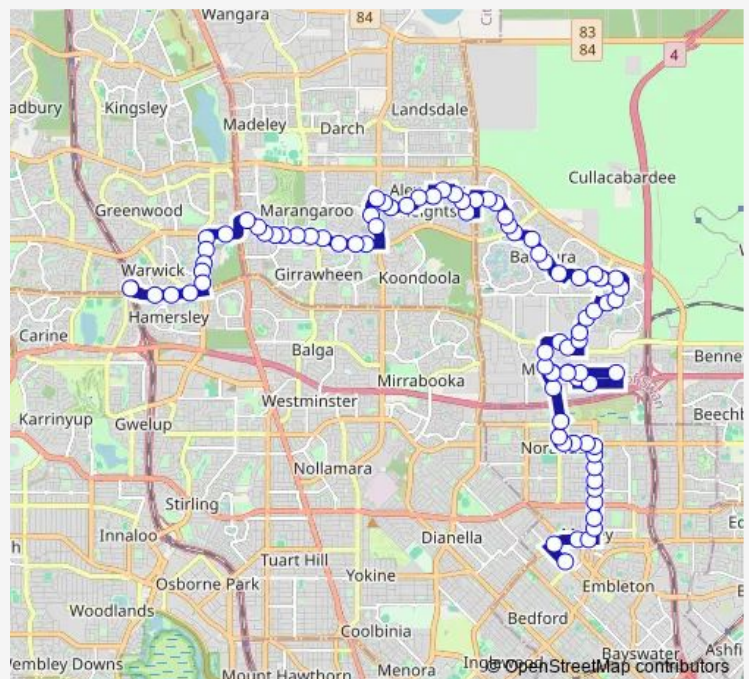

Errina Rd After Derbi Rd

Azelia St After Highview St

The Avenue After Azelia St

Whitcombe Wy After Snowy Cl

Greenpark Rd After Halwest Wy

Greenpark Rd Before Northumberland Av

Greenpark Rd After Rosebury Av

Alexander Dr After Greenpark Rd

Illawarra Cr After Jacaranda Dr

Route schedule

Mirrabooka Av After Balga Av — Illawarra Cr After Jacaranda Dr

Monday	15:46
Tuesday	15:46
Wednesday	15:46
Thursday	15:46
Friday	15:46
Saturday	—
Sunday	—

Route info

Direction: Mirrabooka Av After Balga Av

Stops: 13

Trip Duration: 0 hour 20 min

Direction

Morley Bus Stn Stand 15 — Warwick Stn Stand 2

77 stops

[Open route schedule](#)

Morley Bus Stn Stand 15

Walter Rd After Russell St

Walter Rd After Wheeler St

Walter Rd Before Bourne St

Crimea St After Walter Rd

Crimea St Before Halvorson Rd

Crimea St After Morley Dr

Crimea St After Field St