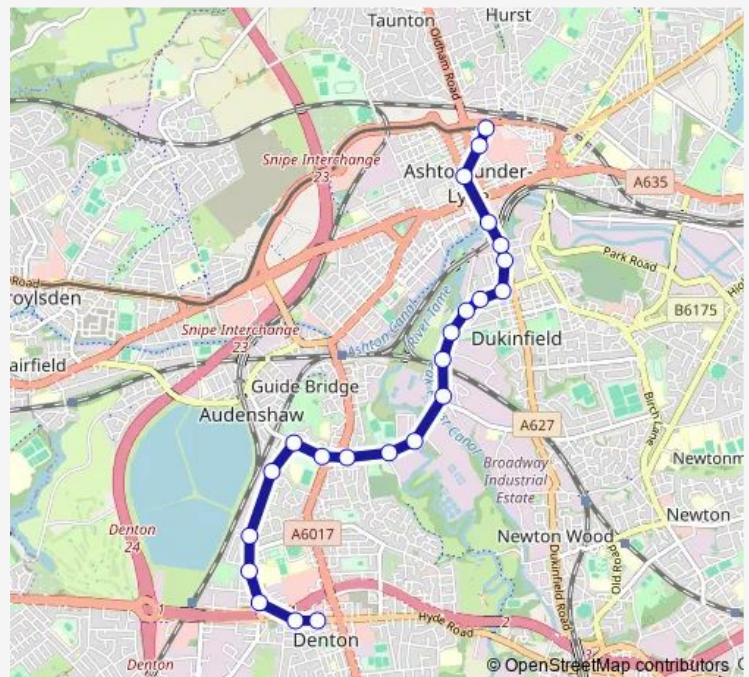

Belmont Avenue

Denton Community College

Mansfield Avenue

Leech Brook Avenue

Audenshaw School

Redwood Drive

St Anne's Road

Broomstair Road

Alma Street

Asda

Old Street

Route schedule

Crown Point — Ashton-under-Lyne Interchange

Monday 19:02-23:02

Tuesday 19:02-23:02

Wednesday 19:02-23:02

Thursday 19:02-23:02

Friday 19:02-23:02

Saturday 19:02-23:02

Sunday 19:02-23:02

Route info

Direction: Crown Point

Stops: 23

Trip Duration: 0 hour 15 min

344 — Ashton Bus Station Stand N - Crown Point

Katherine Street

Ashton-under-Lyne Interchange

Direction

Ashton-under-Lyne Interchange — Crown Point

21 stops

[Open route schedule](#)

Ashton-under-Lyne Interchange