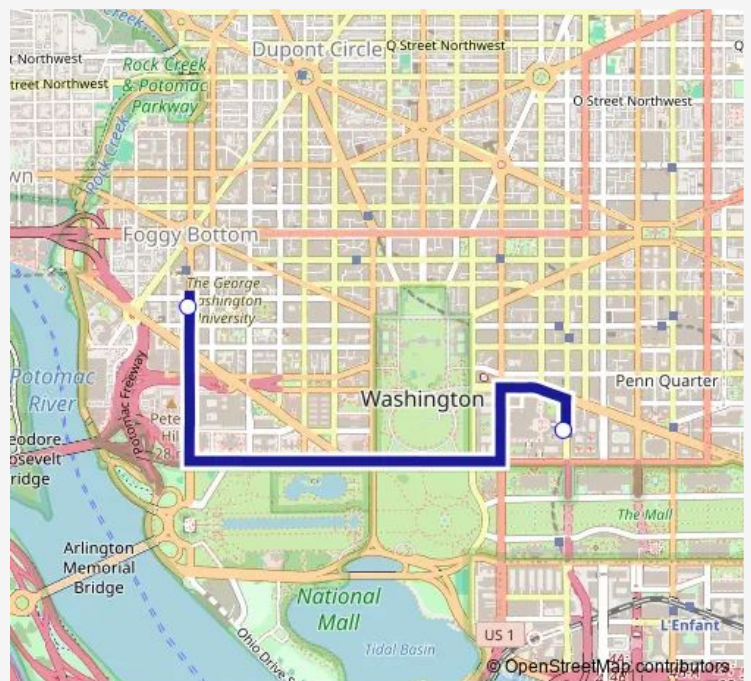

Bus EXP1 Foggy Bottom-Federal Triangle

[Go to website](#)

Direction

Shuttle Express 1 — Federal Triangle Ph1 Express 1/Ph2 Local Out

2 stops

[Open route schedule](#)

Shuttle Express 1

Federal Triangle Ph1 Express 1/Ph2 Local Out

Route schedule

Shuttle Express 1 — Federal Triangle Ph1 Express 1/Ph2 Local Out

Monday	04:30-00:54 ⁺¹
Tuesday	04:30-00:54 ⁺¹
Wednesday	06:30-00:54 ⁺¹
Thursday	04:30-00:54 ⁺¹
Friday	04:30-01:58 ⁺¹
Saturday	06:30-01:58 ⁺¹
Sunday	06:30-00:54 ⁺¹

Route info

Direction: Shuttle Express 1

Stops: 2

Trip Duration: 0 hour 17 min

EXP1 — Foggy Bottom-Federal Triangle

Direction

Federal Triangle Ph1 Express 1/Ph2 Local Out — 23 St Nw+I St Nw

2 stops

[Open route schedule](#)

Federal Triangle Ph1 Express 1/Ph2 Local Out

23 St Nw+I St Nw

Route schedule

Federal Triangle Ph1 Express 1/Ph2 Local Out — 23 St Nw+I St Nw

Monday	04:30-00:54 ⁺¹
Tuesday	04:30-00:54 ⁺¹
Wednesday	06:30-00:54 ⁺¹
Thursday	04:30-00:54 ⁺¹
Friday	04:30-01:58 ⁺¹
Saturday	06:30-01:58 ⁺¹
Sunday	06:30-00:54 ⁺¹