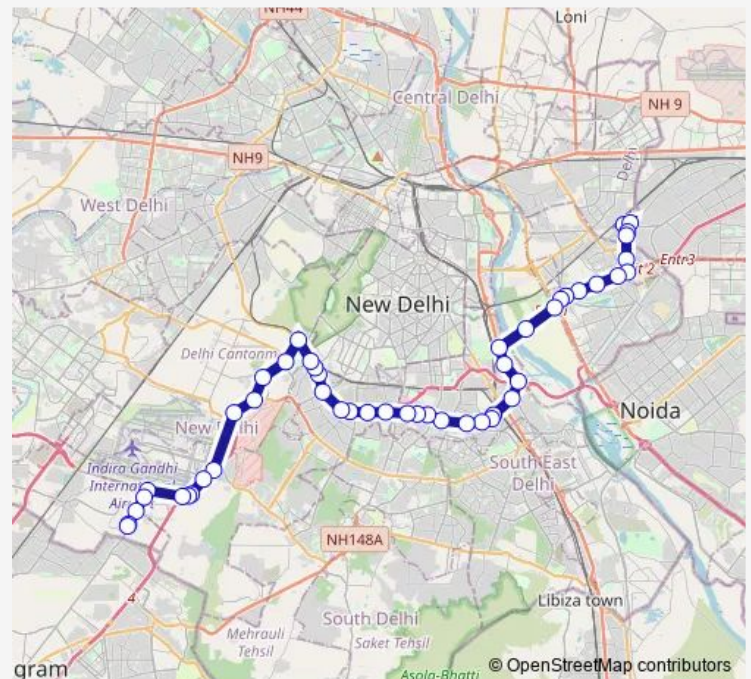

Sri Niwaspuri / PG DAV College Lajpat Nagar

Lajpat Nagar Ring Road

Gupta Market

Route schedule

Anand Vihar Isbt Terminal — Kapashera Border

Monday 00:40-08:10

Tuesday 00:40-08:10

Wednesday 00:40-08:10

Thursday 00:40-08:10

Friday 00:40-08:10

Saturday 00:40-08:10

Sunday 00:40-08:10

Route info

Direction: Anand Vihar Isbt Terminal

Stops: 48

Trip Duration: 2 hour 27 min

■ 0543a(NS)Up

Andrews Ganj

South Extension

South Extn Kotla Petrol Pump

Aiims

SJ Hospital Ring Road

Nauroji Nagar

Hyatt Hotel (Gail)