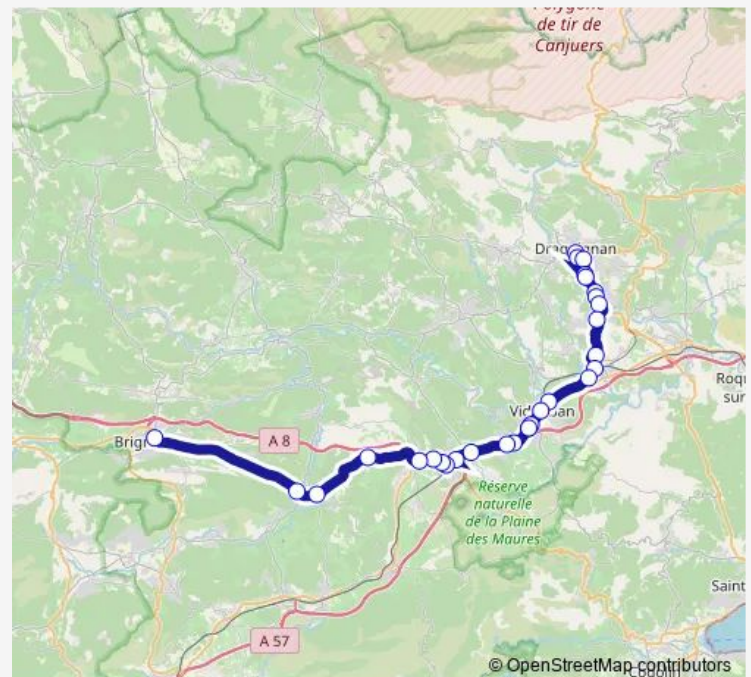

### Route schedule

Gare Routiere — Place Clemenceau

Monday 05:45-18:35

Tuesday 05:45-18:35

Wednesday 05:45-18:35

Thursday 05:45-18:35

Friday 05:45-18:35

Saturday 05:45-18:35

### Route info

Direction: Gare Routiere

Stops: 29

Trip Duration: 1 hour 15 min

845 — 845 \_ Brignoles - Draguignan

Gare Sncf

Jas de July Pole Emploi

Rond-Point du Vieux Cannet