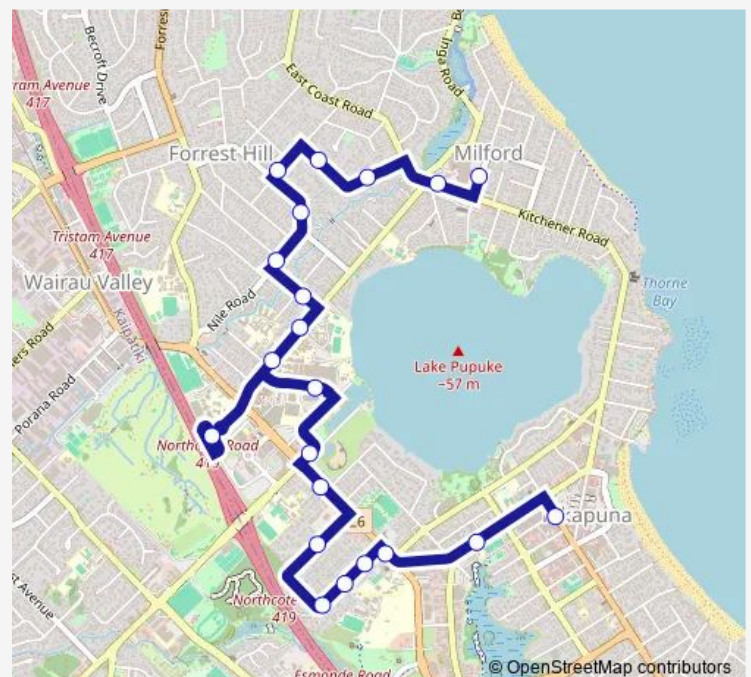

Stop C Smales Farm

Brook Street

Shakespeare Road/Carmel College

Napoleon Avenue

Waterloo Road

Nile Road/Alma Road

Stanley Avenue/Nile Road

Dallinghoe Crescent/Stanley Avenue

Thursday 06:30-19:30

Friday 06:30-19:30

Saturday 09:30-17:30

Sunday 09:30-17:30

Route info

Direction: Stop B Takapuna

Stops: 21

Trip Duration: 0 hour 25 min

845

BusMaps

Direction

Milford Centre — Stop B Takapuna

19 stops

[Open route schedule](#)

Milford Centre

Milford Shops

Dallinghoe Crescent

Dallinghoe Crescent/Stanley Avenue

Stanley Avenue/Nile Road

Nile Road/Alma Road

Waterloo Road

Napoleon Avenue

Brook Street

Stop D Smales Farm