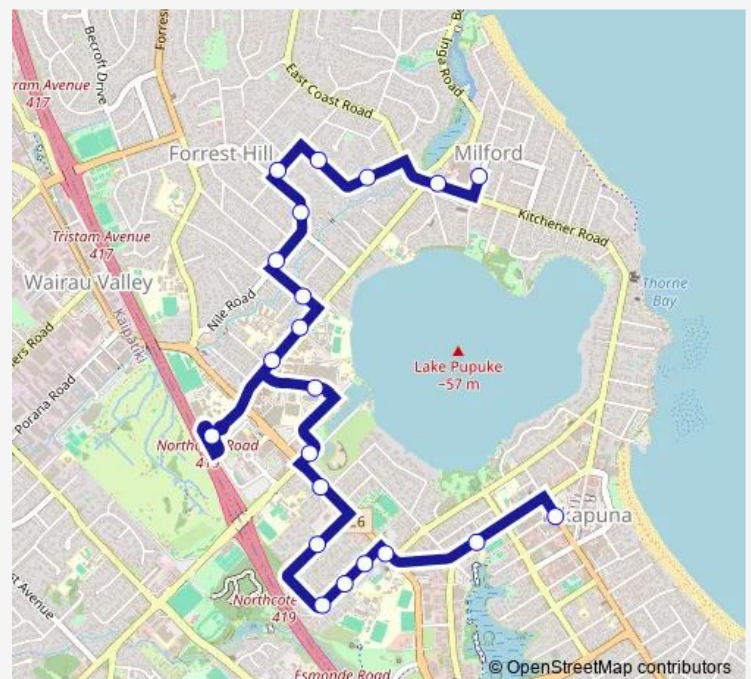

Dallinghoe Crescent

Milford Shops

Milford Centre

Route schedule

Stop B Takapuna — Milford Centre

Monday 06:30-19:30

Tuesday 06:30-19:30

Wednesday 06:30-19:30

Thursday 06:30-19:30

Friday 06:30-19:30

Saturday 09:30-17:30

Sunday 09:30-17:30

Route info

Direction: Stop B Takapuna

Stops: 21

Trip Duration: 0 hour 24 min

845

BusMaps

Direction

Milford Centre — Stop B Takapuna

19 stops

[Open route schedule](#)

Milford Centre

Milford Shops

Dallinghoe Crescent

Dallinghoe Crescent/Stanley Avenue

Stanley Avenue/Nile Road

Nile Road/Alma Road

Waterloo Road

Napoleon Avenue

Brook Street

Stop D Smales Farm