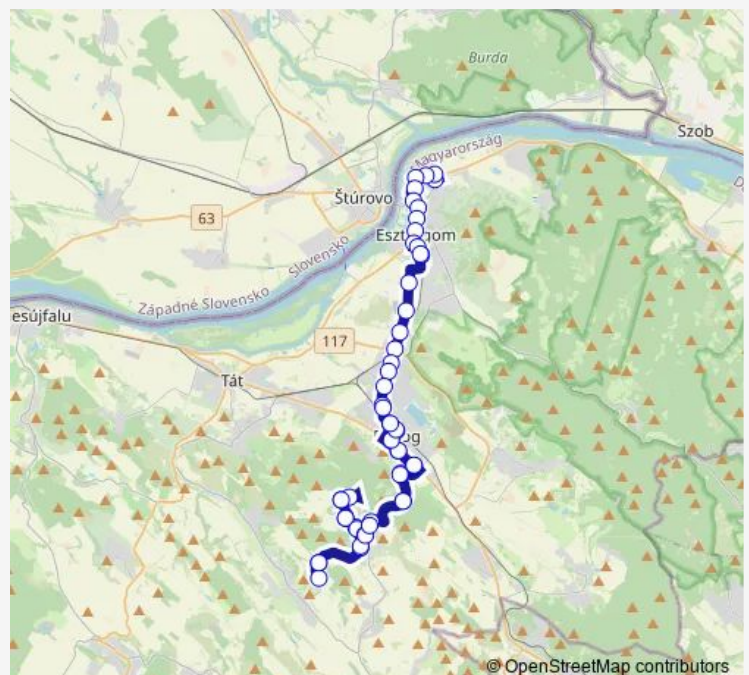

Thursday 12:37

Friday 12:37

Saturday —

Sunday —

Route info

Direction: Dorog, Volán telep

Stops: 49

Trip Duration: 1 hour 10 min