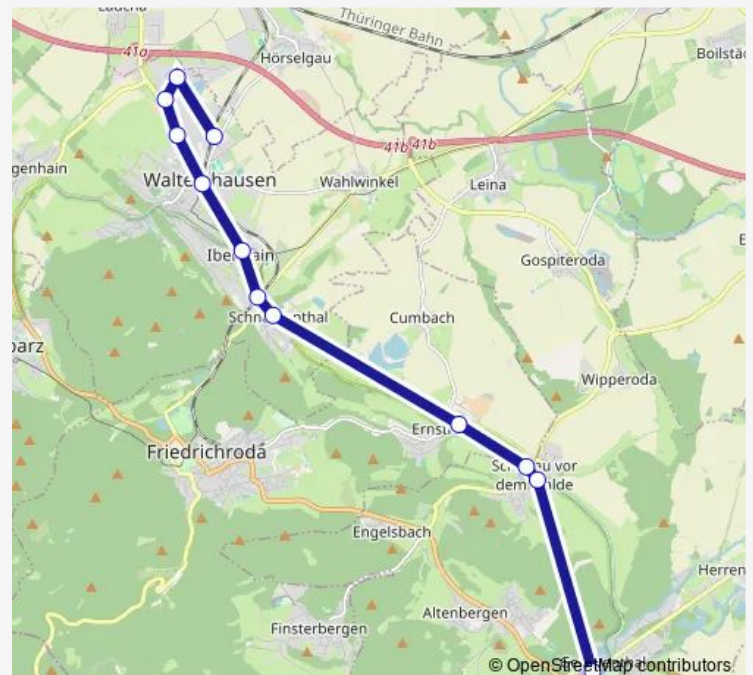

### Route schedule

Waltershausen, Multicar — Georgenthal, Ort

Monday 15:43

Tuesday 15:43

Wednesday 15:43

Thursday 15:43

Friday 15:43

Saturday —

### Route info

Direction: Waltershausen, Multicar

Stops: 13

Trip Duration: 0 hour 29 min

**Direction**

Georgenthal, Ort — Waltershausen, Multicar

12 stops

[Open route schedule](#)

## Route schedule

Georgenthal, Ort — Waltershausen, Multicar

Monday 05:15-07:15

Tuesday 05:15-07:15

Wednesday 05:15-07:15

Thursday 05:15-07:15

Friday 05:15-07:15

Saturday —

## Route info

Direction: Georgenthal, Ort

Stops: 12

Trip Duration: 0 hour 33 min

845 Bus time schedules and route maps are available in an offline PDF at [busmaps.com](https://busmaps.com). Use the [busmaps.com](https://busmaps.com) website to see live bus times, train schedule or subway schedule, and step-by-step directions for all public transit in Gotha