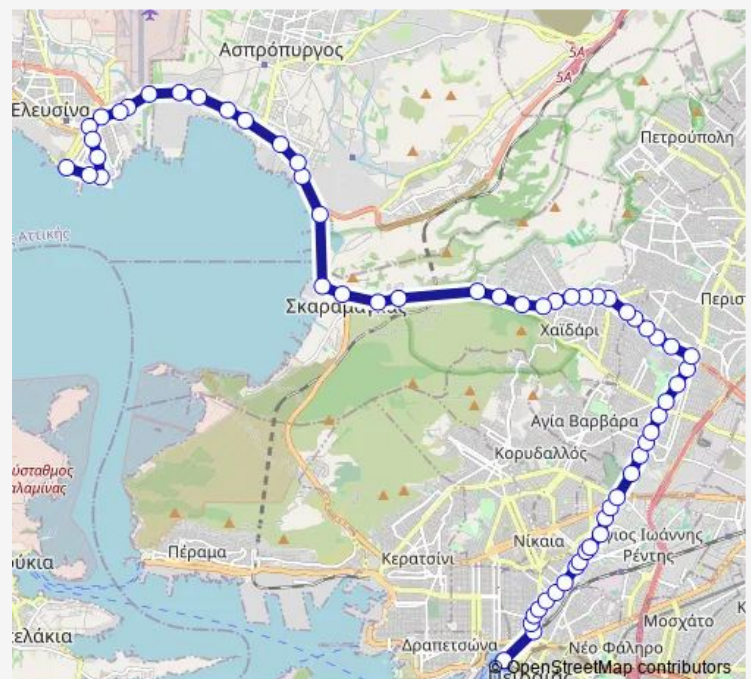

Thursday 05:30-23:00

Friday 05:30-23:00

Saturday 05:30-23:00

Sunday 05:30-23:00

Route info

Direction: Τερμα

Stops: 61

Trip Duration: 1 hour 10 min