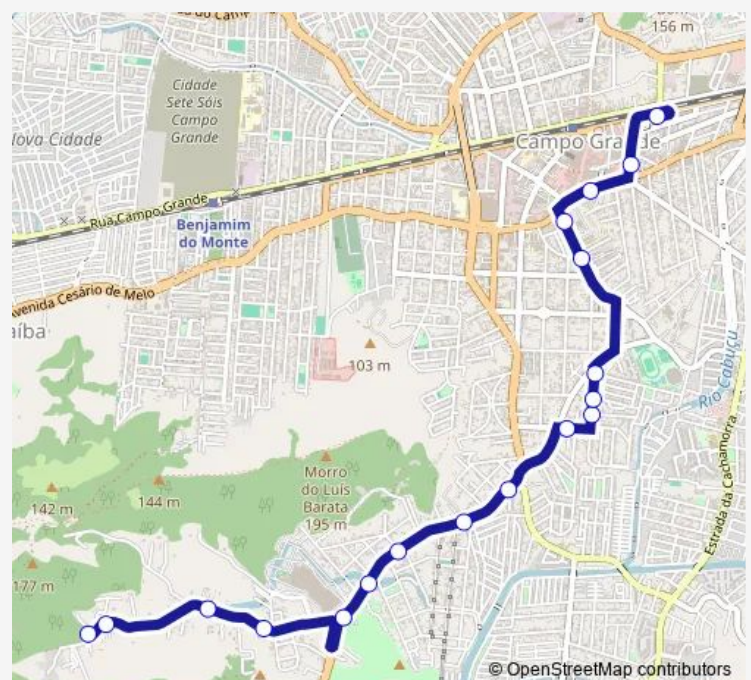

Route schedule

Ponto Final: Cantagalo — Terminal Rodoviário de Campo Grande : Plat. B.

Monday 00:00

Tuesday 00:00

Wednesday 00:00

Thursday 00:00

Friday 00:00

Saturday 00:00

Sunday 00:00

Route info

Direction: Ponto Final: Cantagalo

Stops: 18

Trip Duration: 0 hour 20 min

Direction

Terminal Rodoviário de Campo Grande : Plat. B. — Ponto Final: Cantagalo

23 stops

[Open route schedule](#)

Terminal Rodoviário de Campo Grande : Plat. B.

Estação Campo Grande : Sul

Amaral Costa

Praça Dom João Esberard

Professor Gonçalves

Avaré

Jiçara

Sunday 00:00

Route info

Direction: Terminal Rodoviário de Campo Grande : Plat. B.

Stops: 23

Trip Duration: 0 hour 18 min

845 Bus time schedules and route maps are available in an offline PDF at busmaps.com. Use the busmaps.com website to see live bus times, train schedule or subway schedule, and step-by-step directions for all public transit in Nova Iguacu