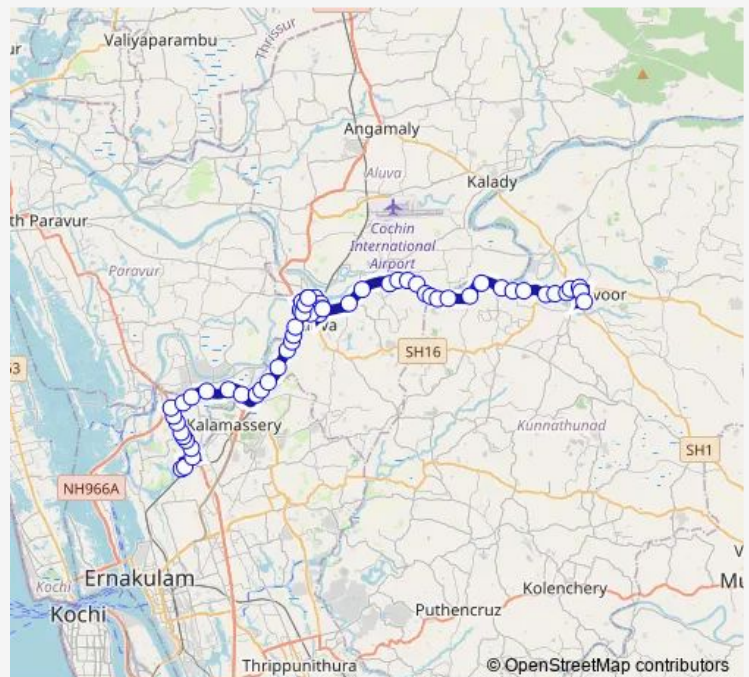

Thursday 06:00

Friday 06:00

Saturday 06:00

Sunday 06:00

Route info

Direction: Amrita Institute of Medical Science

Stops: 59

Trip Duration: 1 hour 41 min

Amrutha Hospital ↔ Perumbavoor

Pulinchodu Metro Station

Pulinchodu

Market Junction

Bypass

Bank Junction

Aluva Palace

Town Hall