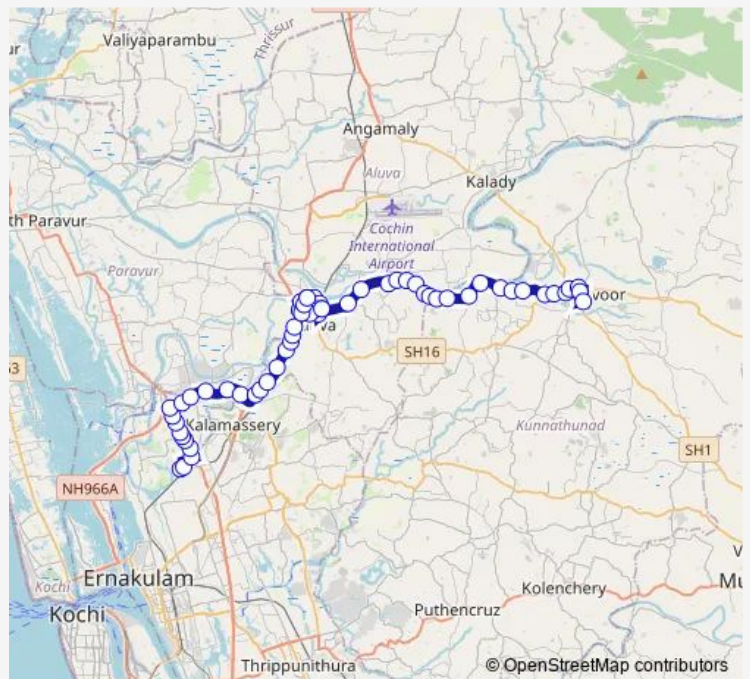

Bus Amrutha Hospital ↔ Perumbavoor

[Go to website](#)

Direction
 Amrita Institute of Medical Science — Perumbavoor Ksrtc
 59 stops
[Open route schedule](#)

- Amrita Institute of Medical Science
- Poisha
- VAI Pady
- Kunnumpuram
- Bramasthanam
- Thattampadi
- Thaikkavu
- Sealord
- Manjumel Kavala
- Cheranelloor Signal
- Pharmacy
- Godown
- Fact
- Anavathil Junction
- Puthiya Road
- Collectorate Signal
- Thaikkavu
- Muttom
- Ambattukavu
- Companypady
- Garage Ksrtc

Route schedule
 Amrita Institute of Medical Science — Perumbavoor Ksrtc

Monday	06:00
Tuesday	06:00
Wednesday	06:00
Thursday	06:00
Friday	06:00
Saturday	06:00
Sunday	06:00

Route info
 Direction: Amrita Institute of Medical Science
 Stops: 59
 Trip Duration: 1 hour 41 min

Amrutha Hospital ↔ Perumbavoor **BusMaps**

Pulinchodu Metro Station

Pulinchodu

Market Junction

Bypass

Bank Junction

Aluva Palace

Town Hall