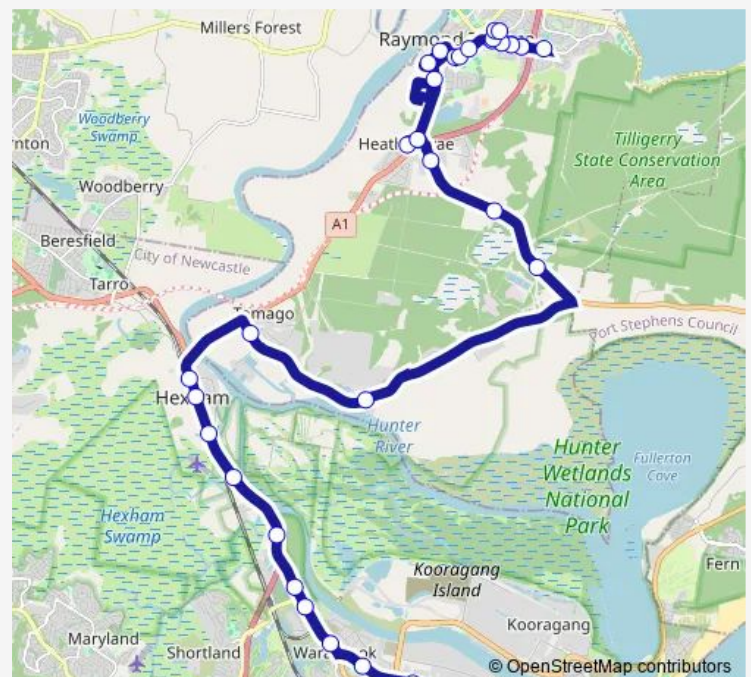

Crebert St At Section St

Vine St Opp Wye St

Vine St Before Industrial Dr

Industrial Dr Before Woodstock St

Stevenson Park, Industrial Dr

Maitland Rd Opp 609

Pacific Hwy Opp Ferry Rd

Sandgate Cemetery, Maitland Rd

Monday 08:08

Tuesday 08:08

Wednesday 08:08

Thursday 08:08

Friday 08:08

Saturday —

Sunday —

Route info

Direction: San Clemente High School, Crebert St

Stops: 38

Trip Duration: 0 hour 48 min

1292 — San Clemente HS to Raymond Terrace

Bettles Park, Adelaide St

Raymond Terrace Primary School, Sturgeon St

Raymond Terrace Shopping Centre, Sturgeon St