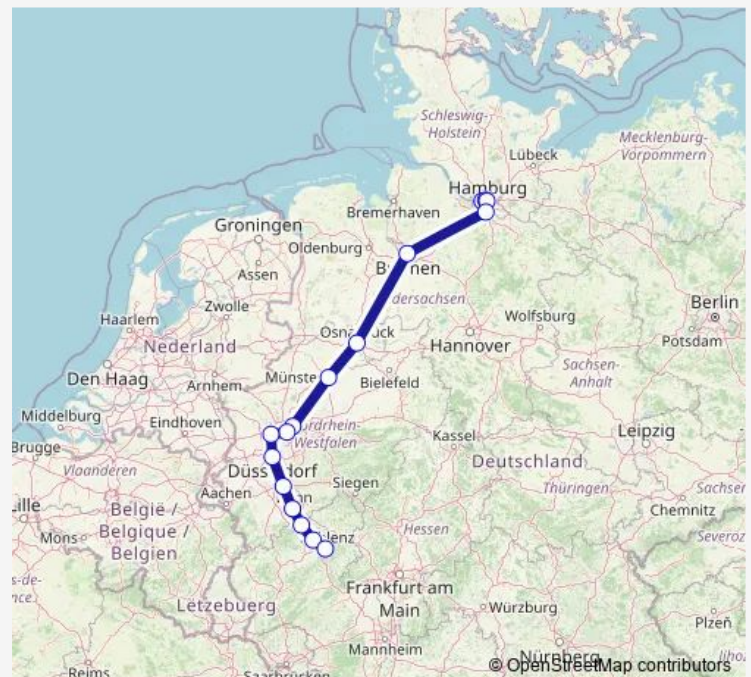

Bremen Hbf

Osnabrück Hbf

Münster(Westf)Hbf

Recklinghausen Hbf

Gelsenkirchen Hbf

Duisburg Hbf

Düsseldorf Hbf

Köln Hbf

Bonn Hbf

Remagen

Andernach

Koblenz Hbf

### Route schedule

Hamburg-Altona — Koblenz Hbf

Monday	—
Tuesday	—
Wednesday	—
Thursday	—
Friday	—
Saturday	18:30
Sunday	—

### Route info

Direction: Hamburg-Altona

Stops: 16

Trip Duration: 5 hour 24 min

■ IC 2307