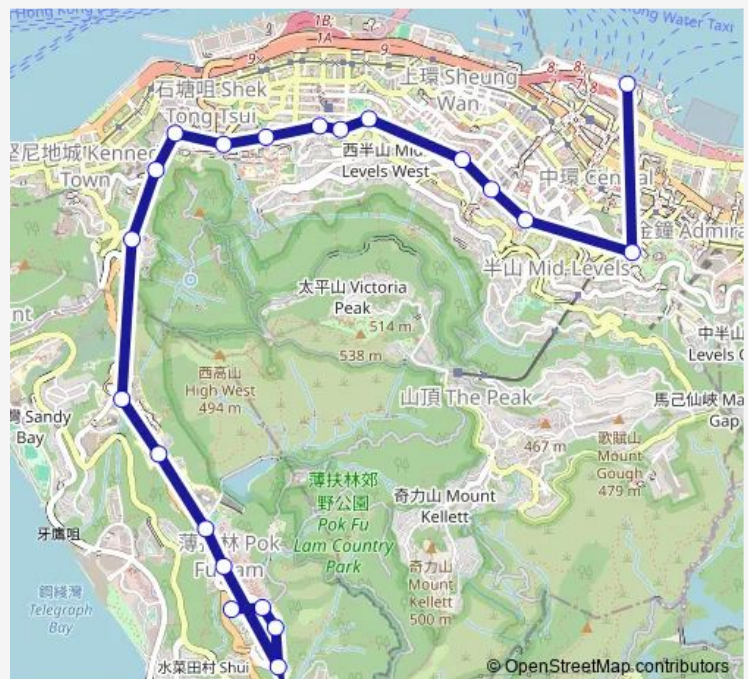

### Direction

Central (Central Ferry Piers)|Central Ferry Piers — Claymore Avenue, POK FU LAM Garden|Chi FU Road, Outside Block NO. 14

18 stops

[Open route schedule](#)

- Central (Central Ferry Piers)|Central Ferry Piers
- Cotton Tree Drive, Outside Hong Kong Squash Centre
- CARITAS CENTRE, CAINE ROAD
- CAINE ROAD, SHELLY STREET
- SHING WONG STREET, CAINE ROAD|CAINE ROAD, NEAR ON FUNG BUILDING
- EUSTON COURT, BONHAM ROAD
- BONHAM ROAD, EASTERN STREET
- CENTRE STREET, BONHAM ROAD
- BONHAM ROAD, NEAR EAST GATE OF THE UNIVERSITY OF HONG KONG|POK FU LAM ROAD, EAST GATE OF THE UNIVERSITY OF HONG KONG
- POK FU LAM Road, West Gate OF THE University OF Hong Kong
- POK FU LAM Road, Opposite THE Belcher'S
- Pokfield Road BUS Terminus, POK FU LAM Road|Pokfulam Road Near Pokfield Road
- POK FU LAM PLAYGROUND, POK FU LAM ROAD|POKFULAM ROAD NEAR MOUNT DAVIS ROAD
- QUEEN MARY HOSPITAL, POK FU LAM ROAD|QUEEN MARY HOSPITAL
- EBENEZER SCHOOL, POK FU LAM ROAD

### Route schedule

Central (Central Ferry Piers)|Central Ferry Piers — Claymore Avenue, POK FU LAM Garden|Chi FU Road, Outside Block NO. 14

Monday	06:45-08:31
Tuesday	06:45-08:31
Wednesday	06:45-08:31
Thursday	06:45-08:31
Friday	06:45-08:31
Saturday	—
Sunday	—

### Route info

Direction: Central (Central Ferry Piers)|Central Ferry Piers

Stops: 18

Trip Duration: 0 hour 19 min

POK FU LAM RESERVOIRROAD, POK FU LAM  
ROAD|POK FU LAM RESERVOIRROAD, POK FU LAM  
ROAD

POK FU LAM Village, POK FU LAM Road