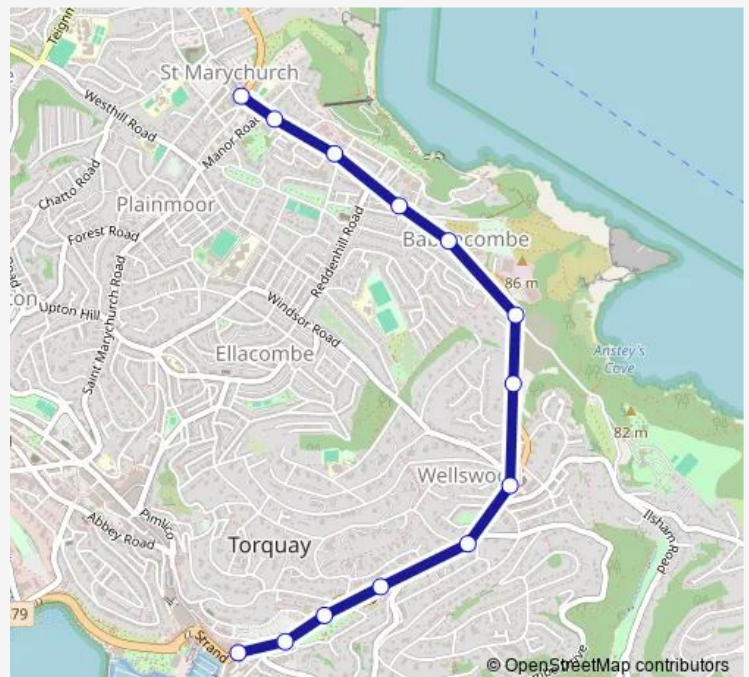

### Route schedule

Chilcote Memorial — Strand Debenhams

Monday 07:13-22:00

Tuesday 07:13-22:00

Wednesday 07:13-22:00

Thursday 07:13-22:00

Friday 07:13-22:00

Saturday 07:20-22:00

### Route info

Direction: Chilcote Memorial

Stops: 13

Trip Duration: 0 hour 18 min

■ 22S — St Marychurch - Torwood Street

## Direction

Strand Debenhams — Town Hall

13 stops

[Open route schedule](#)

Strand Debenhams

Museum

Lisburne Square

Lower Warberry Road

## Route info

Direction: Strand Debenhams

Stops: 13

Trip Duration: 0 hour 14 min

22S Bus time schedules and route maps are available in an offline PDF at [busmaps.com](https://busmaps.com). Use the [busmaps.com](https://busmaps.com) website to see live bus times, train schedule or subway schedule, and step-by-step directions for all public transit in Torquay