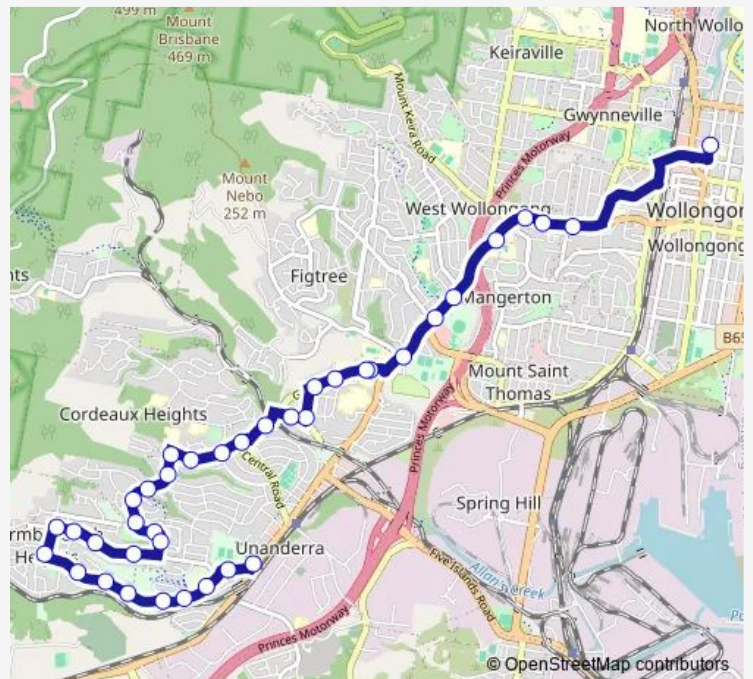

School Bus S183 Smiths Hill HS to Princes Hwy opp Farmborough Rd

[Go to website](#)

**Direction**

Smith's Hill High School, Keira St — Princes Hwy After Farmborough Rd

38 stops

[Open route schedule](#)

- Smith's Hill High School, Keira St
- Crown St Before Mangerton Rd
- Crown St Opp Gilmore St
- Crown St Opp Fisher St
- The Illawarra Grammar School, Princes Hwy
- Princes Hwy Opp Thames St
- Figtree Grove Shopping Centre, Princes Hwy
- Princes Hwy Before Woodrow Pl
- Figtree Public School, Gibsons Rd
- Figtree Public School, Gibsons Rd
- Gibsons Rd Opp Figtree Private Hospital
- Gibsons Rd Before Amaroo Av
- Amaroo Av At Cordeaux Rd
- Cordeaux Rd Opp Gibsons Rd
- Central Rd At Leigh Cres
- Staff Rd Opp Balmaringa Cl
- Staff Rd Opp Allumba Gr
- Staff Rd At Coral Cres
- Coachwood Dr After Staff Rd
- Coachwood Dr Before Cummins St

Route schedule

Smith's Hill High School, Keira St — Princes Hwy After Farmborough Rd

Monday	14:50
Tuesday	14:50
Wednesday	14:50
Thursday	14:50
Friday	14:50
Saturday	—
Sunday	—

Route info

Direction: Smith's Hill High School, Keira St

Stops: 38

Trip Duration: 0 hour 40 min

S183 — Smiths Hill HS to Princes Hwy opp Farmborough Rd

Coachwood Dr Opp Coachwood Park

Coachwood Dr After Rickard Rd

Coachwood Dr Before Waples Rd

Cedars Christian College, Waples Rd

Waples Rd Opp Farmborough Aged Care Centre

Panorama Dr At Albermarle St

Panorama Dr Before Nielson St

Panorama Dr At Brendon Av

Panorama Dr At Gerard Av

Gerard Av At Farmborough Rd

Farmborough Rd Opp Bristol Pde