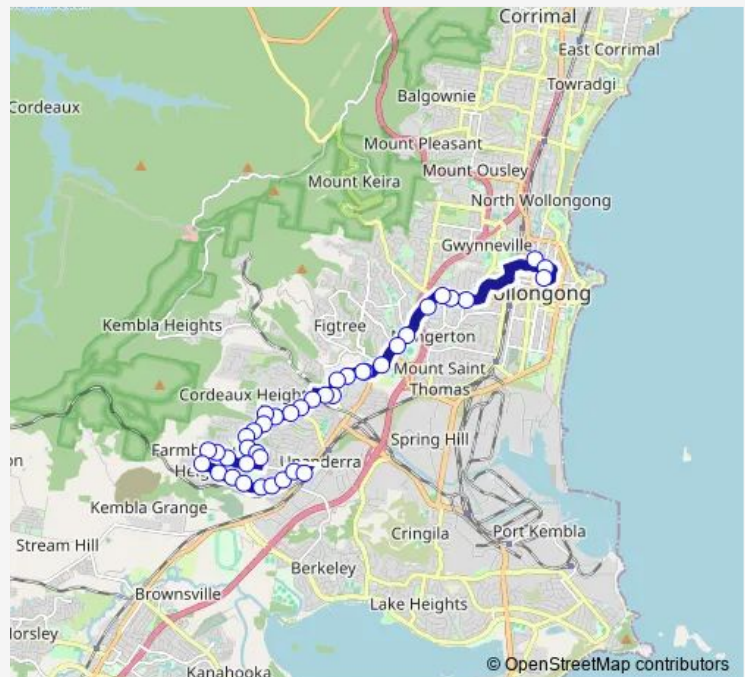

### Direction

Smith's Hill High School, Keira St — Princes Hwy Opp Farmborough Rd

40 stops

[Open route schedule](#)

- Smith's Hill High School, Keira St
- Campbell St Opp The Builders Club
- Wollongong Public School, Smith St
- Crown St Before Mangerton Rd
- Crown St Opp Gilmore St
- Crown St Opp Fisher St
- The Illawarra Grammar School, Princes Hwy
- Princes Hwy Opp Thames St
- Figtree Grove Shopping Centre, Princes Hwy
- Princes Hwy Before Woodrow Pl
- Figtree Public School, Gibsons Rd
- Figtree Public School, Gibsons Rd
- Gibsons Rd Opp Figtree Private Hospital
- Gibsons Rd Before Amaroo Av
- Amaroo Av At Cordeaux Rd
- Cordeaux Rd Opp Gibsons Rd
- Central Rd At Leigh Cres
- Staff Rd Opp Balmaringa Cl
- Staff Rd Opp Allumba Gr
- Staff Rd At Coral Cres

### Route schedule

Smith's Hill High School, Keira St — Princes Hwy Opp Farmborough Rd

Monday	14:50
Tuesday	14:50
Wednesday	14:50
Thursday	14:50
Friday	14:50
Saturday	—
Sunday	—

### Route info

Direction: Smith's Hill High School, Keira St

Stops: 40

Trip Duration: 0 hour 40 min

■ S183 — Smiths Hill HS to Princes Hwy opp Farmborough Rd

Coachwood Dr After Staff Rd

Coachwood Dr Before Cummins St

Coachwood Dr Opp Coachwood Park

Coachwood Dr After Rickard Rd

Coachwood Dr Before Waples Rd

Cedars Christian College, Waples Rd

Waples Rd Opp Farmborough Aged Care Centre

Panorama Dr At Albermarle St

Panorama Dr Before Nielson St