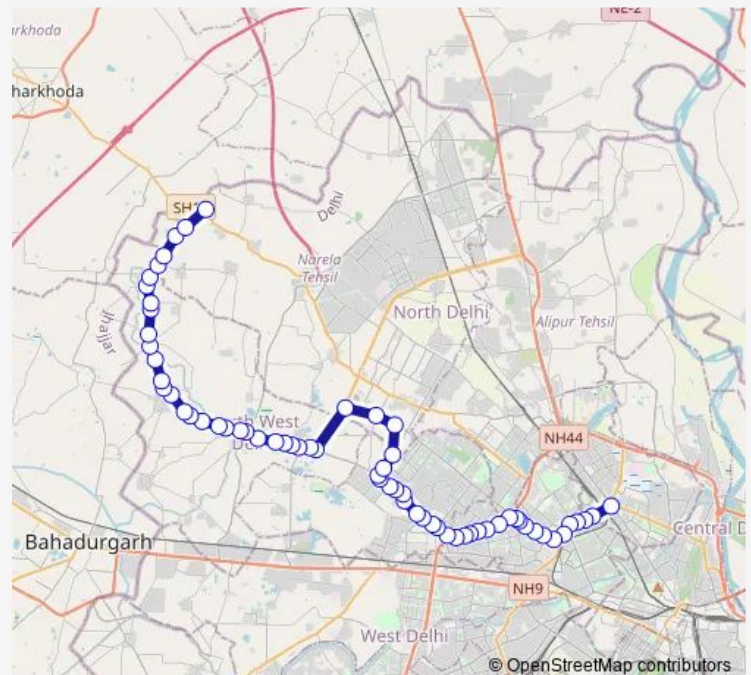

### Route schedule

Azadpur Terminal — Auchandi Border

Monday 05:05-17:10

Tuesday 05:05-17:10

Wednesday 05:05-17:10

Thursday 05:05-17:10

Friday 05:05-17:10

Saturday 05:05-17:10

### Route info

Direction: Azadpur Terminal

Stops: 53

Trip Duration: 2 hour 18 min

■ 114aup

Mangolpuri Y Block

Krishna Vihar

Krishna Vihar