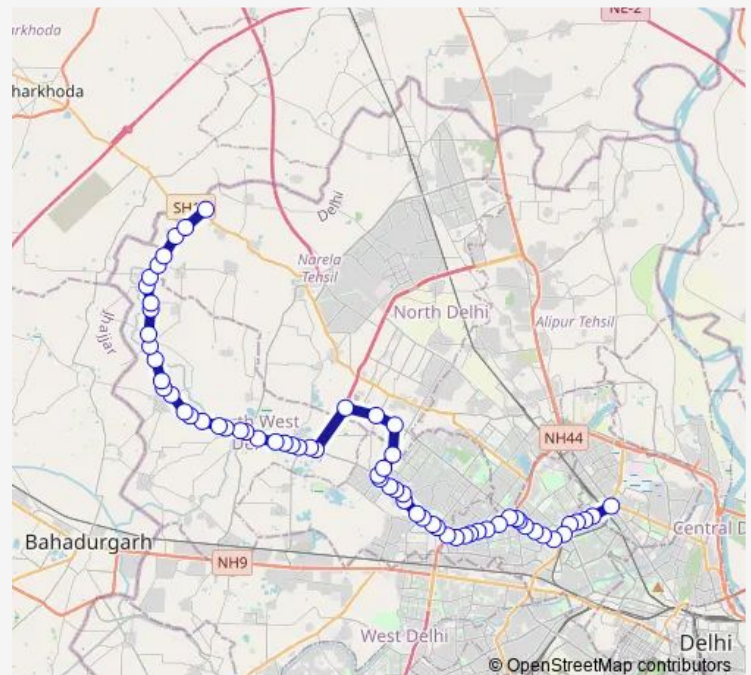

### Route schedule

Azadpur Terminal — Auchandi Border

Monday 05:05-17:10

Tuesday 05:05-17:10

Wednesday 05:05-17:10

Thursday 05:05-17:10

Friday 05:05-17:10

Saturday 05:05-17:10

### Route info

Direction: Azadpur Terminal

Stops: 53

Trip Duration: 2 hour 18 min

■ 114aup

Mangolpuri Y Block

Krishna Vihar

Krishna Vihar