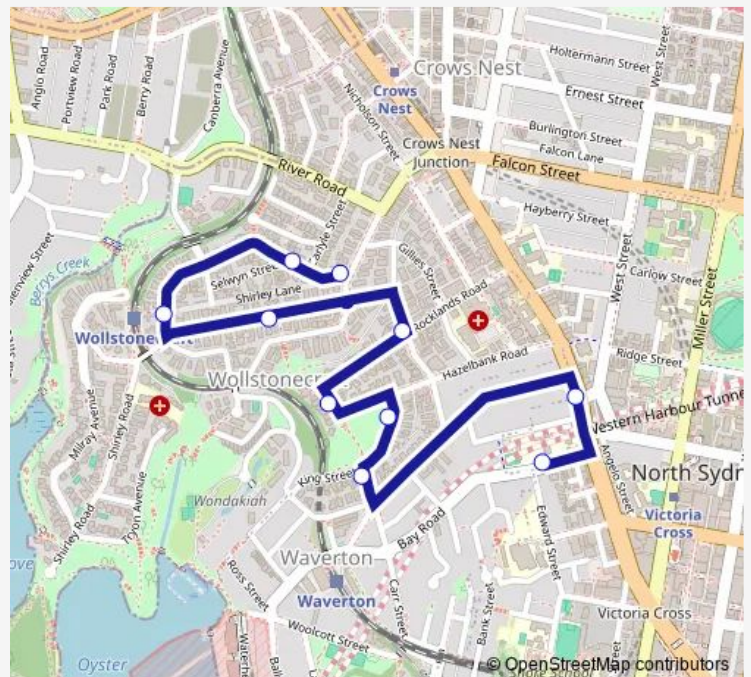

School Bus 568w North Sydney Demonstration School to Wollstonecraft Station

[Go to website](#)

Direction

North Sydney Demonstration School, Bay Rd — Milner Cr At Shirley Rd

10 stops

[Open route schedule](#)

North Sydney Demonstration School, Bay Rd

Pacific Hwy Opp West St

Carr St At King St

Brennan Park, King St

Ivy St Before Rocklands Rd

Rocklands Rd At Morton St

Shirley Rd At Belmont Lane

Wollstonecraft Station, Milner Cres

Milner Cr Opp Selwyn St

Milner Cr At Shirley Rd

Route schedule

North Sydney Demonstration School, Bay Rd — Milner Cr At Shirley Rd

Monday 15:13

Tuesday 15:13

Wednesday 15:13

Thursday 15:13

Friday 15:13

Saturday —

Sunday —

Route info

Direction: North Sydney Demonstration School, Bay Rd

Stops: 10

Trip Duration: 0 hour 10 min

568w School Bus time schedules and route maps are available in an offline PDF at busmaps.com. Use the busmaps.com website to see live bus times, train schedule or subway schedule, and step-by-step directions for all public transit in Sydney