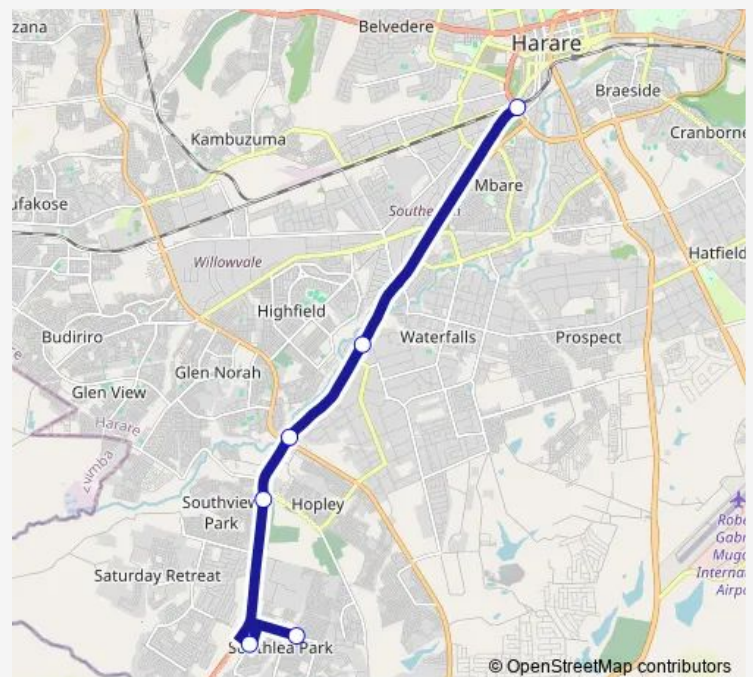

Communal Taxi Service Simon Mazorodze Flyover to Southlea Park

[Go to website](#)**Direction**

Simon Mazorodze Flyover — L.T.M. Shops

6 stops

[Open route schedule](#)

Simon Mazorodze Flyover

OK Zindoga

Mbuzi Round About

Pamarori

District Office

L.T.M. Shops

Route schedule

Simon Mazorodze Flyover — L.T.M. Shops

Monday	13:17
Tuesday	13:17
Wednesday	13:17
Thursday	13:17
Friday	13:17
Saturday	13:17
Sunday	13:17

Route info

Direction: Simon Mazorodze Flyover

Stops: 6

Trip Duration: 0 hour 36 min

Simon Mazorodze Flyover to Southlea Park

Communal Taxi Service time schedules and route maps are available in an offline PDF at busmaps.com. Use the busmaps.com website to see live bus times, train schedule or subway schedule, and step-by-step directions for all public transit in Harare