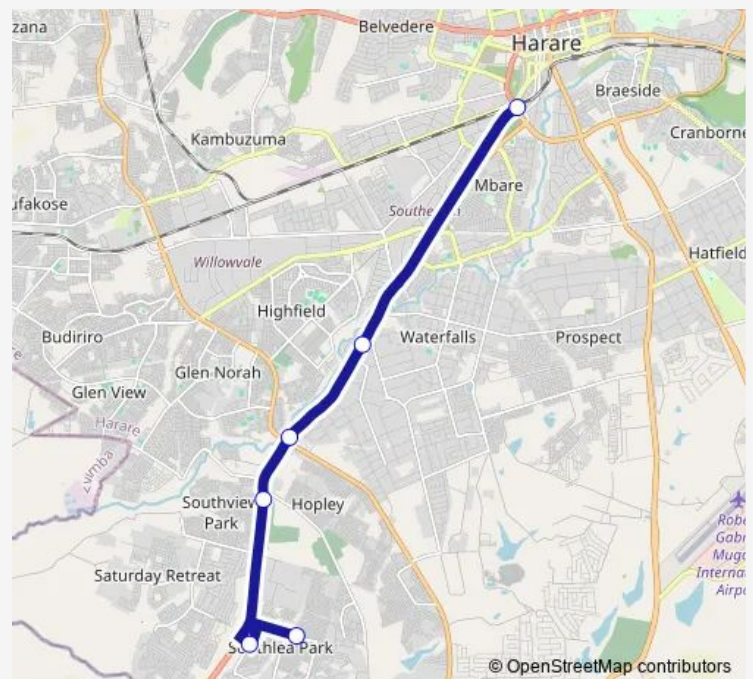

### Direction

Simon Mazorodze Flyover — L.T.M. Shops

6 stops

[Open route schedule](#)

Simon Mazorodze Flyover

OK Zindoga

Mbudzi Round About

Pamarori

### Route schedule

Simon Mazorodze Flyover — L.T.M. Shops

Monday	13:17
Tuesday	13:17
Wednesday	13:17
Thursday	13:17
Friday	13:17
Saturday	13:17
Sunday	13:17

### Route info

Direction: Simon Mazorodze Flyover

Stops: 6

Trip Duration: 0 hour 36 min

Simon Mazorodze Flyover to Southlea Park

Communal Taxi Service time schedules and route maps are available in an offline PDF at [busmaps.com](https://busmaps.com). Use the [busmaps.com](https://busmaps.com) website to see live bus times, train schedule or subway schedule, and step-by-step directions for all public transit in Harare