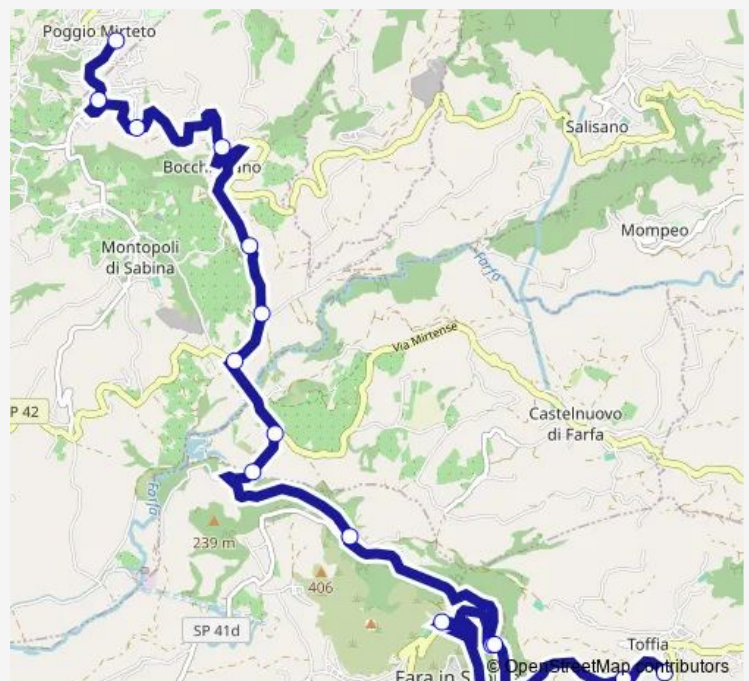

MONTOPOLI | Via Tancia Via Paradiso # f9911

Montopoli | Ferruti # f2443

Poggio Mirteto | Viale De Vito # f2445

Route schedule

FARA SABINA | Via Rieti Via Villini # f9941 — Poggio Mirteto | Viale De Vito # f2445

Monday	09:45
Tuesday	09:45
Wednesday	09:45
Thursday	09:45
Friday	09:45
Saturday	09:40
Sunday	—

Route info

Direction: FARA SABINA | Via Rieti Via Villini # f9941

Stops: 16

Trip Duration: 0 hour 50 min

Fara in Sabina - Poggio Mirteto # Pm141d