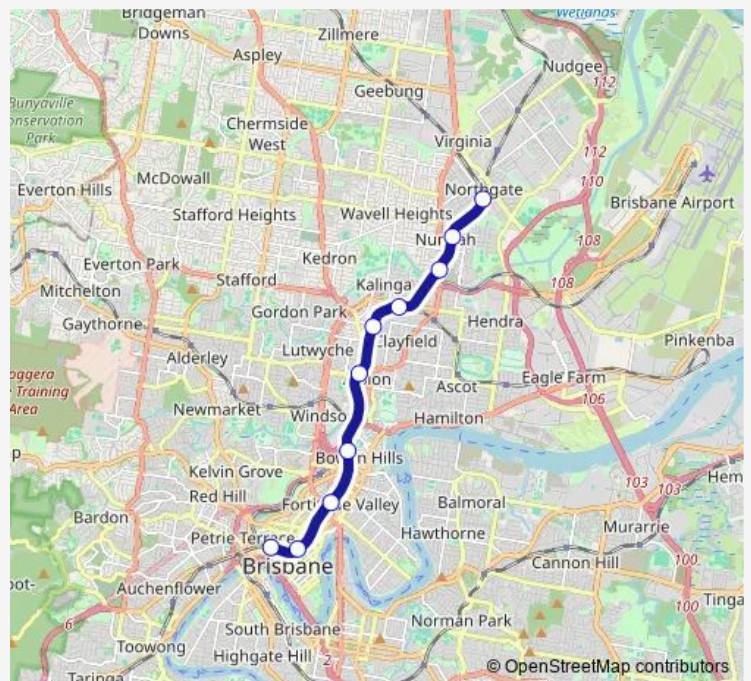

Wooloowin station, platform 3

Albion station, platform 3

Bowen Hills station, platform 3

Fortitude Valley station, platform 3

Central station, platform 5

Roma Street station, platform 8

Route schedule

Northgate station, platform 1 — Roma Street station, platform 8

Monday 07:17-15:17

Tuesday —

Wednesday —

Thursday —

Friday —

Saturday —

Sunday 07:17-15:17

Route info

Direction: Northgate station, platform 1

Stops: 10

Trip Duration: 0 hour 24 min

Direction

Northgate station, platform 1 — Roma Street station, platform 6

10 stops

[Open route schedule](#)

Northgate station, platform 1

Nundah station, platform 1

Toombul station, platform 1

Eagle Junction station, platform 1

Woolloowin station, platform 1

Albion station, platform 1

Bowen Hills station, platform 1

Fortitude Valley station, platform 1