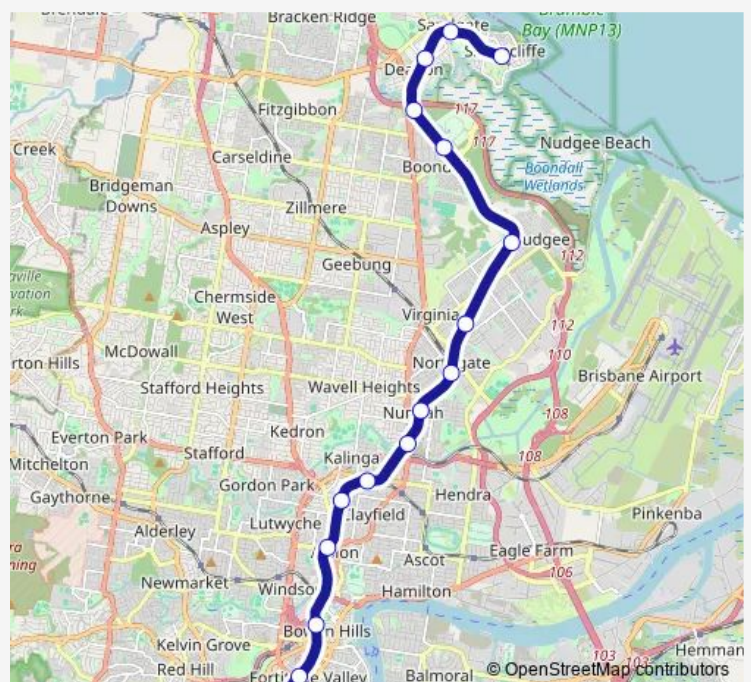

Thursday 04:42-07:19

Friday —

Saturday —

Sunday —

Route info

Direction: Northgate station, platform 1

Stops: 13

Trip Duration: 0 hour 33 min

Thursday	21:12-22:42
----------	-------------

Friday	—
--------	---

Saturday	—
----------	---

Sunday	—
--------	---

Route info

Direction:

Stops: 0

Trip Duration: — min

Direction:

Stops: 0

Trip Duration: — min

Direction

Northgate station, platform 1 — Roma Street station, platform 7

10 stops

[Open route schedule](#)

Northgate station, platform 1