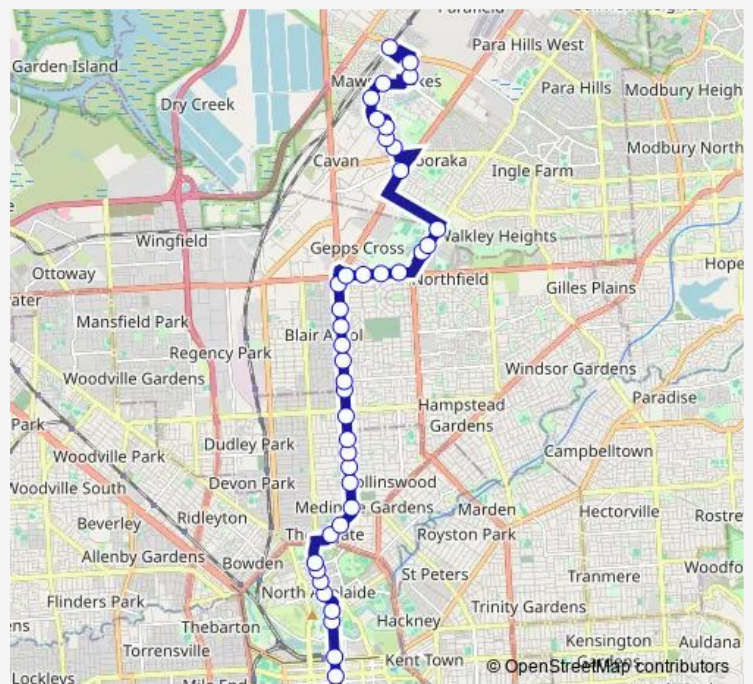

Bus 222R City to Mawson Interchange

[Go to website](#)

Direction
 Stop VS3 Victoria Sq - East side — Zone D Mawson Interchange

42 stops

[Open route schedule](#)

- Stop VS3 Victoria Sq - East side
- Stop U2 Victoria Sq - North West side
- Stop W2 King William St - West side
- Stop Z1 King William Rd - West side
- Stop 1 King William Rd - West side
- Stop 2 / Zone A King William Rd - North West side
- Stop 3 O'Connell St - West side
- Stop 4 O'Connell St - West side
- Stop 5 O'Connell St - West side
- Stop 6 O'Connell St - West side
- Stop 7 Main North Rd - North West side
- Stop 8 Main North Rd - West side
- Stop 10 Main North Rd - West side
- Stop 12 Main North Rd - West side
- Stop 13 Main North Rd - West side
- Stop 14 Main North Rd - West side
- Stop 15 Main North Rd - West side
- Stop 17 Main North Rd - West side
- Stop 18 Main North Rd - West side
- Stop 19 Main North Rd - West side
- Stop 20 Main North Rd - West side

Route schedule

Stop VS3 Victoria Sq - East side — Zone D Mawson Interchange

Monday	07:40
Tuesday	07:40
Wednesday	07:40
Thursday	07:40
Friday	07:40
Saturday	—
Sunday	—

Route info

Direction: Stop VS3 Victoria Sq - East side

Stops: 42

Trip Duration: 1 hour 0 min

222R — City to Mawson Interchange

Stop 21 Main North Rd - West side

Stop 22 Main North Rd - West side

Stop 23 Main North Rd - West side

Stop 25 / Zone A Main North Rd - West side

Stop 25A Grand Junction Rd - North side

Stop 26 Grand Junction Rd - North side

Stop 27 Grand Junction Rd - North side

Stop 28 Grand Junction Rd - North side

Zone A Roma Mitchell Secondary College

Stop 31 Briens Rd - West side