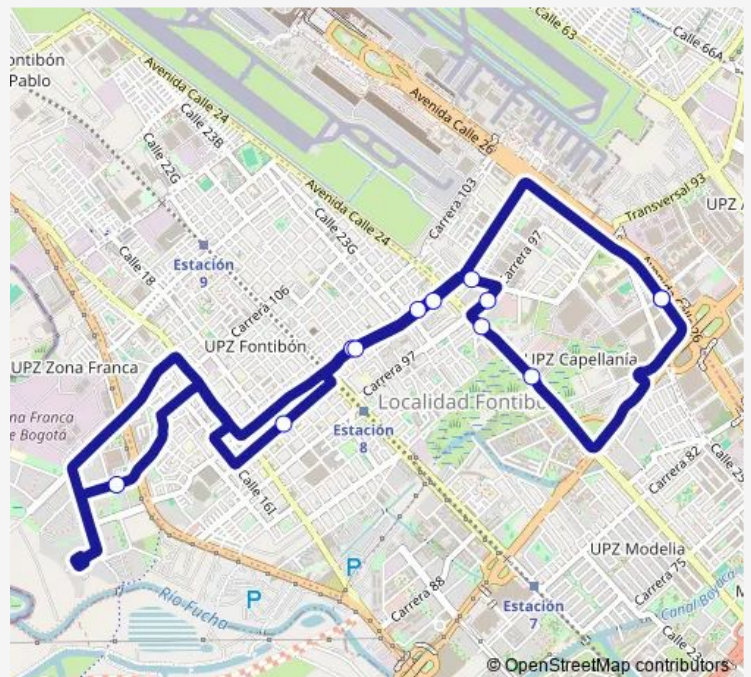

Br. San Jose De Fontibon

Ruben Vallejo

La Cabana

Br. Sabana Grande

Pl. Fundacional Fontibon

La Cabana

San Jose de Fontibon

PORTAL EL DORADO

Route schedule

PORTAL EL DORADO — PORTAL EL DORADO

Monday	05:00-23:52
Tuesday	05:00-23:52
Wednesday	05:00-23:52
Thursday	05:00-23:52
Friday	05:00-23:52
Saturday	05:00-23:52
Sunday	05:00-23:52

Route info

Direction: PORTAL EL DORADO

Stops: 12

Trip Duration: 0 hour 19 min

16-8 Bus time schedules and route maps are available in an offline PDF at busmaps.com. Use the busmaps.com website to see live bus times, train schedule or subway schedule, and step-by-step directions for all public transit in Bogota