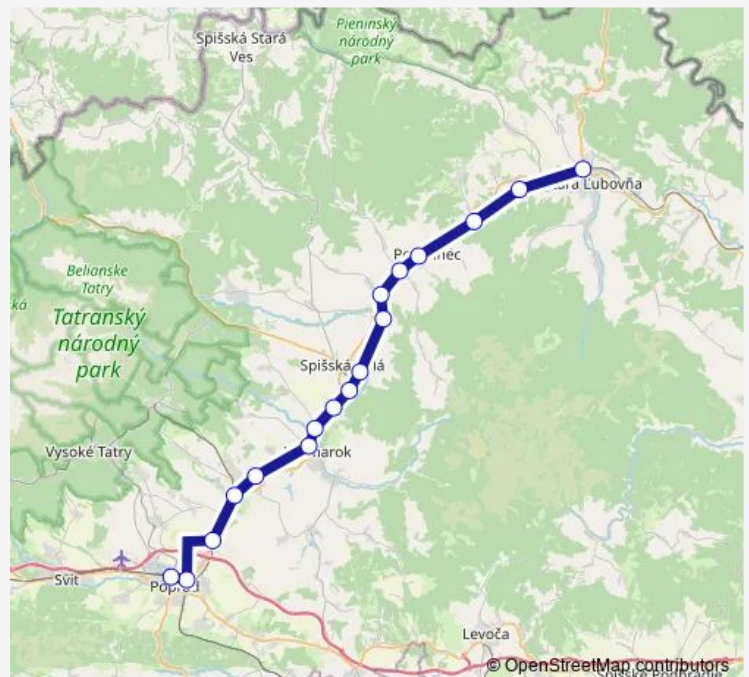

Stará Ľubovňa — Poprad-Tatry

Monday 06:02-22:02

Tuesday 06:02-22:02

Wednesday 06:02-22:02

Thursday 06:02-22:02

Friday 06:02-22:02

Saturday 06:02-22:02

Sunday 06:02-22:02

**Route info**

Direction: Stará Ľubovňa

Stops: 17

Trip Duration: 1 hour 13 min

Poprad-Tatry-Stará Ľubovňa

Rail time schedules and route maps are available in an offline PDF at [busmaps.com](https://busmaps.com). Use the [busmaps.com](https://busmaps.com) website to see live bus times, train schedule or subway schedule, and step-by-step directions for all public transit in Kezmarok