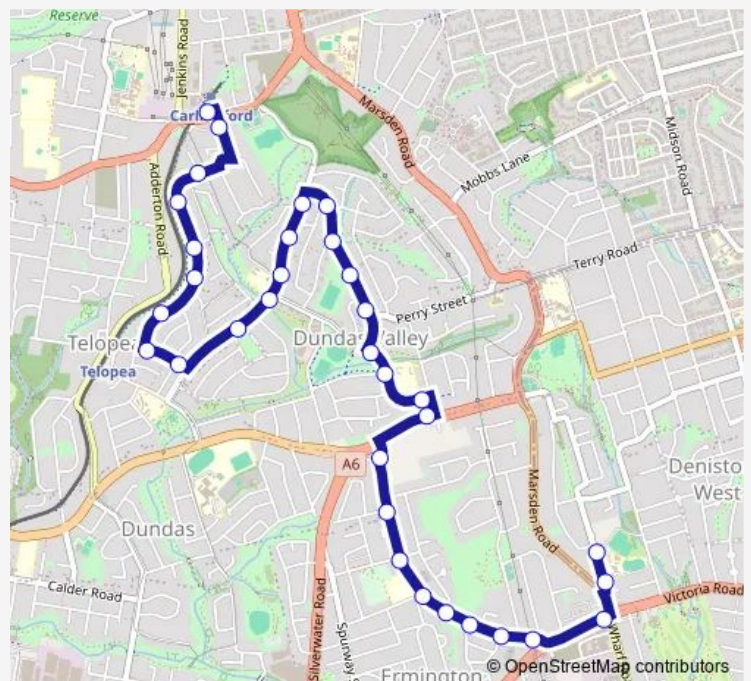

Kissing Point Rd At Bartlett St

Kissing Point Rd At Bennetts Rd East

Kissing Point Rd Opp Timor Army Barracks

Stewart St Opp Lottie Stewart Hospital

Yates Av After King St

Yates Av Opp Yates Avenue Public School

Dundas Park, Yates Av

Alexander St Opp Perry St

Sir Thomas Mitchell Reserve, Alexander St

Alexander St At Neptune St

Alexander St At Hart St

Faith Baptist Church, Evans Rd

Evans Rd After Seymour St

Route schedule

Marsden High School, Winbourne St — Lloyds Av Opp Carlingford Station

Monday	15:35
Tuesday	15:35
Wednesday	15:35
Thursday	15:35
Friday	15:35
Saturday	—
Sunday	—

Route info

Direction: Marsden High School, Winbourne St

Stops: 33

Trip Duration: 0 hour 21 min

622w — Marsden High to Carlingford Station

Evans Rd Opp St Bernadette's Primary School

Evans Rd At Yates Av

Acacia Park, Evans Rd

Teloepa Shops, Shortland St

Church Of Christ, Shortland St