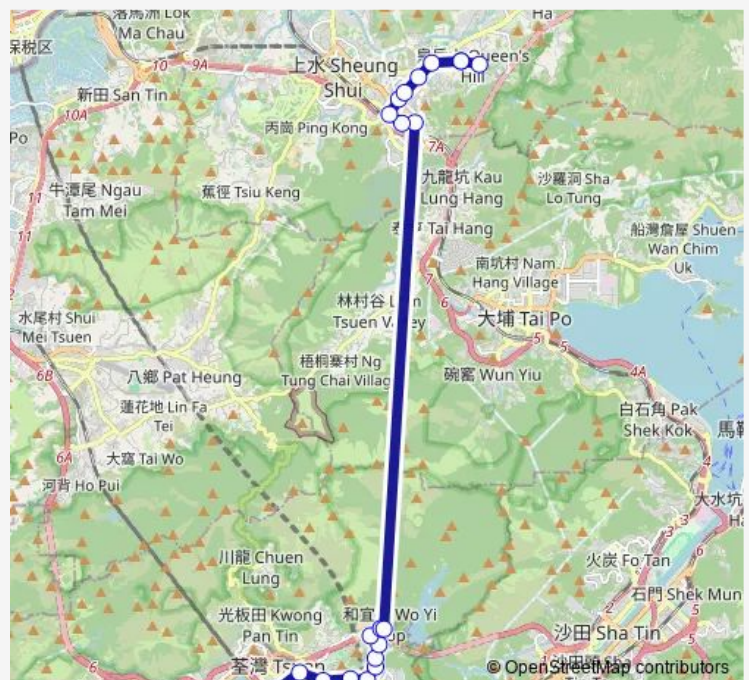

### Route schedule

[Ctb] Nina Tower|[Kmb] Nina Tower BUS Terminus|[Lwb] Nina Tower BUS Terminus — [Ctb] Queen'S Hill Estate|[Kmb] Queen'S Hill BUS Terminus

Monday 07:10-23:05

Tuesday 07:10-23:05

Wednesday 07:10-23:05

### Route info

Direction: [Ctb] Nina Tower|[Kmb] Nina Tower BUS Terminus|[Lwb] Nina Tower BUS Terminus

Stops: 21

Trip Duration: 1 hour 9 min

278A — Queen'S Hill - Tsuen WAN (Nina Tower)

[Ctb] Green Code, SHA TAU KOK Road[[Kmb] Green Code