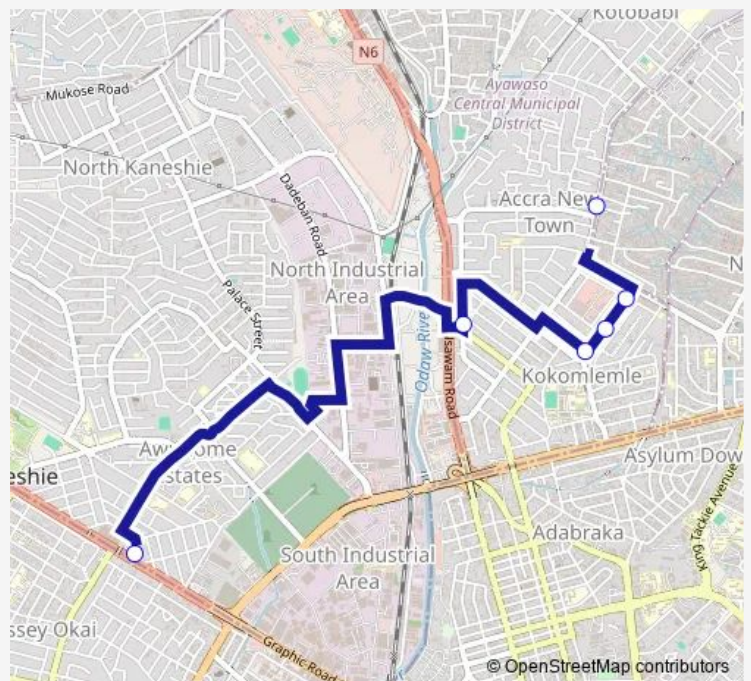

Bus 278A Kanashie Mkt Cmplx to New Town Station

[Go to website](#)

Direction

Terminal Kanashie Mkt Cmplx — Terminal New Town Station

6 stops

[Open route schedule](#)

Terminal Kanashie Mkt Cmplx

Curve 278

Challenge

Obuor Ba

Bolgatanga

Terminal New Town Station

Route schedule

Terminal Kanashie Mkt Cmplx — Terminal New Town Station

Monday 09:18

Tuesday 09:18

Wednesday 09:18

Thursday 09:18

Friday 09:18

Saturday 09:18

Sunday 09:18

Route info

Direction: Terminal Kanashie Mkt Cmplx

Stops: 6

Trip Duration: 1 hour 2 min

■ 278A — Kanashie Mkt Cmplx to New Town Station

278A Bus time schedules and route maps are available in an offline PDF at busmaps.com. Use the busmaps.com website to see live bus times, train schedule or subway schedule, and step-by-step directions for all public transit in Accra