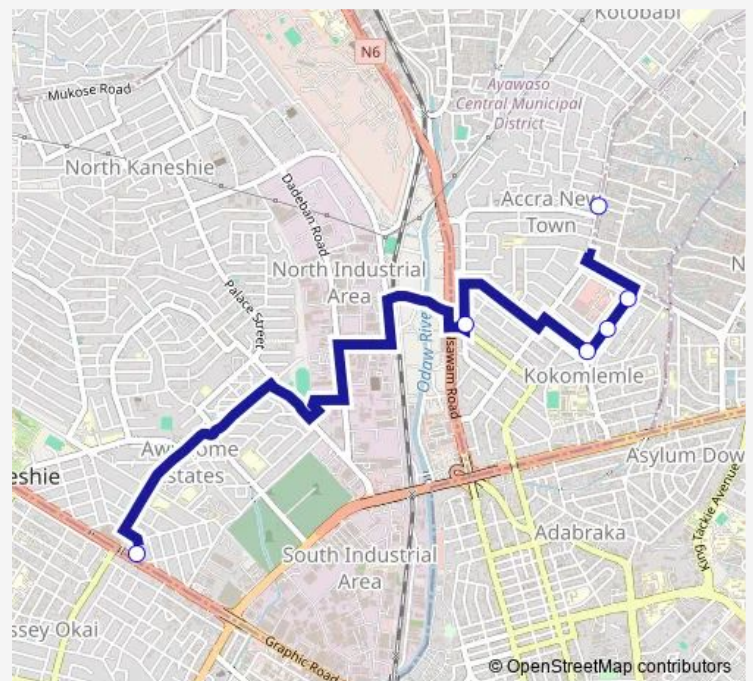

Bus 278a Kanashie Mkt Cmplx to New Town Station

[Go to website](#)

Direction

Terminal Kanashie Mkt Cmplx — Terminal New Town Station

6 stops

[Open route schedule](#)

Terminal Kanashie Mkt Cmplx

Curve 278

Challenge

Obuor Ba

Bolgatanga

Terminal New Town Station

Route schedule

Terminal Kanashie Mkt Cmplx — Terminal New Town Station

Monday 09:18

Tuesday 09:18

Wednesday 09:18

Thursday 09:18

Friday 09:18

Saturday 09:18

Sunday 09:18

Route info

Direction: Terminal Kanashie Mkt Cmplx

Stops: 6

Trip Duration: 1 hour 2 min

■ 278a — Kanashie Mkt Cmplx to New Town Station

278a Bus time schedules and route maps are available in an offline PDF at busmaps.com. Use the busmaps.com website to see live bus times, train schedule or subway schedule, and step-by-step directions for all public transit in Accra