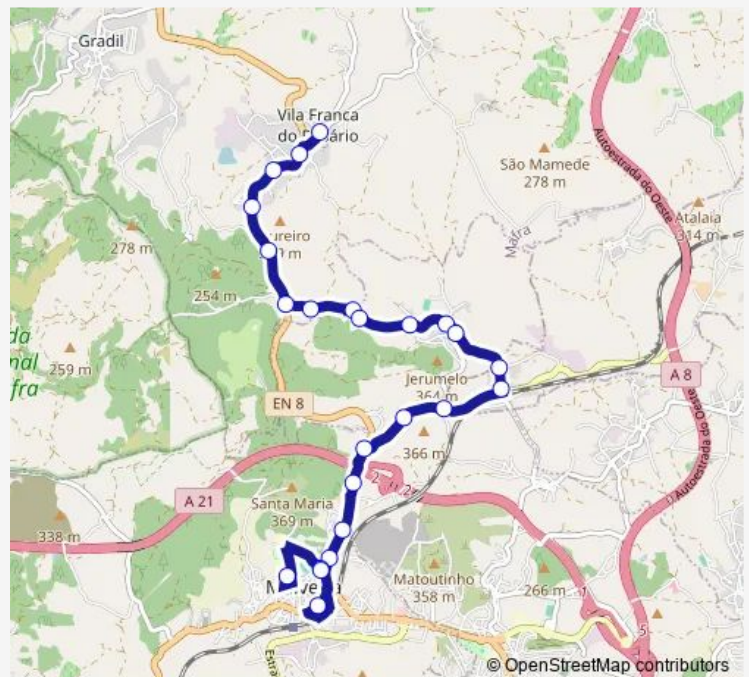

R da Lagoa 11

R 25 de Abril 1

Al Prof Dr Leite Pinto 8 (C Saúde)

Route schedule

R Nossa Sra do Rosário 9 — R 25 Abril 18 (Malveira)

Monday 07:15

Tuesday 07:15

Wednesday 07:15

Thursday 07:15

Friday 07:15

Saturday —

Sunday —

Route info

Direction: R Nossa Sra do Rosário 9

Stops: 24

Trip Duration: 0 hour 25 min

2915 — Vila Franca do Rosário - Malveira (Terminal)

R Do Liceu 1 (Escola) (Malveira)

Al Prof Dr Leite Pinto 8 (C Saúde)

R 25 Abril 18 (Malveira)

2015 Bus time schedules and route maps are available in an offline PDF at busmaps.com. Use the busmaps.com website to see live bus times, train schedule or subway schedule, and step-by-step directions for all public transit in Mafra