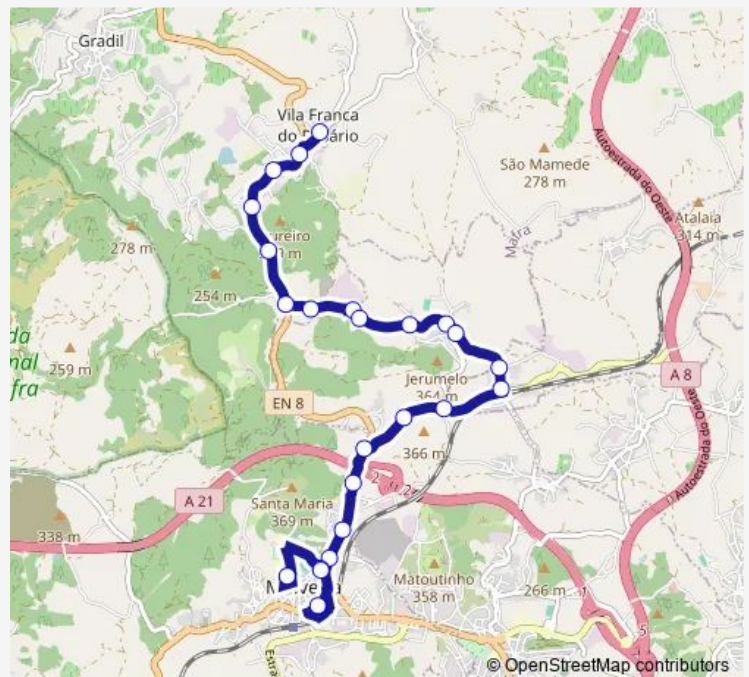

R da Lagoa 11

R 25 de Abril 1

Al Prof Dr Leite Pinto 8 (C Saúde)

Route schedule

R Nossa Sra do Rosário 9 — R 25 Abril 18 (Malveira)

Monday 07:15

Tuesday 07:15

Wednesday 07:15

Thursday 07:15

Friday 07:15

Saturday —

Sunday —

Route info

Direction: R Nossa Sra do Rosário 9

Stops: 24

Trip Duration: 0 hour 25 min

2915 — Vila Franca do Rosário - Malveira (Terminal)

R Do Liceu 1 (Escola) (Malveira)

Al Prof Dr Leite Pinto 8 (C Saúde)

R 25 Abril 18 (Malveira)

2015 Bus time schedules and route maps are available in an offline PDF at busmaps.com. Use the busmaps.com website to see live bus times, train schedule or subway schedule, and step-by-step directions for all public transit in Mafra