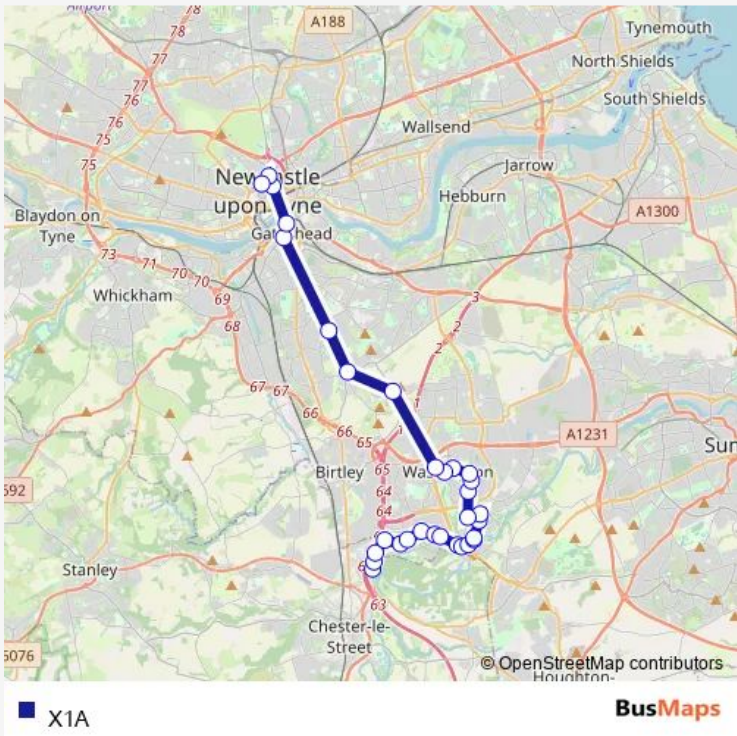

Bus X1A Newcastle - Peterlee

[Go to website](#)

Direction
 Village — Eldon Square Bus Station
 31 stops
[Open route schedule](#)

- Village
- Field House
- Picktree Lane-Bonemill Lane
- Washington Hospital
- Vigo Lane
- Vigo Lane-Woodlands Surgery
- Vigo Lane-Laburnhum Avenue
- Vigo Lane - Firtree Avenue
- Vigo Lane
- Bonemill Lane - Biddick Lane
- Bonemill Lane-Community Centre
- Bonemill Lane-James Steel Park
- Bonemill Lane - Station Road
- Station Road - Worm Hill Terrace
- Fallowfield Way - Shepherd Way
- Fallowfield Way-Farrier Close
- Washington Arts Centre
- Fatfield Road
- Fatfield Road-Oxclose Road
- Parkway
- Glebe

Route schedule
 Village — Eldon Square Bus Station

Monday	06:16-06:42
Tuesday	06:16-06:42
Wednesday	06:16-06:42
Thursday	06:16-06:42
Friday	06:16-06:42
Saturday	—
Sunday	—

Route info
 Direction: Village
 Stops: 31
 Trip Duration: 1 hour 3 min

Police Link Road - Leisure Centre

Washington Galleries Bus Station

Springwell Village

High Street - Springwell Road

Queen Elizabeth Hospital

Gateshead Interchange

A184

John Dobson St-Carliol St

Route info

Direction: Eldon Square Bus Station

Stops: 31

Trip Duration: 0 hour 57 min

Vigo Lane

Vigo Lane-Cricket Ground

Washington Hospital

Picktree Lane-Bonemill Lane