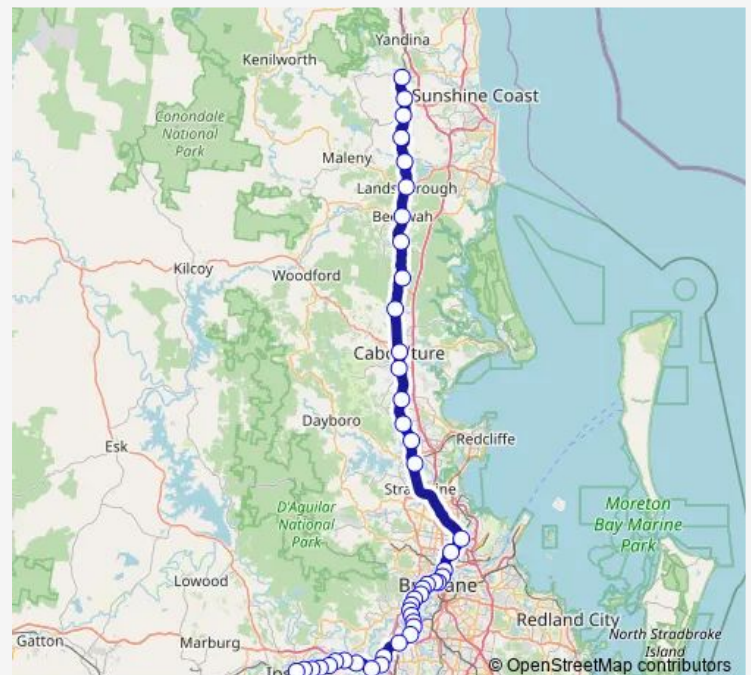

Eagle Junction station, platform 3

Bowen Hills station, platform 3

Fortitude Valley station, platform 3

Central station, platform 5

Route schedule

Nambour station, platform 2 — Milton station, platform 3

Monday —

Tuesday —

Wednesday —

Thursday —

Friday 05:56

Saturday —

Sunday —

Route info

Direction: Nambour station, platform 2

Stops: 23

Trip Duration: 1 hour 56 min

■ NAIP — Nambour line - Ipswich line

Roma Street station, platform 8

Milton station, platform 3

Direction

Nambour station, platform 1 — Northgate station, platform 3

17 stops

[Open route schedule](#)

Nambour station, platform 1

Woombye station, platform 1

Palmwoods station, platform 1

Eudlo station, platform 1

Mooloolah station, platform 1

Landsborough station, platform 2

Beerwah station, platform 2