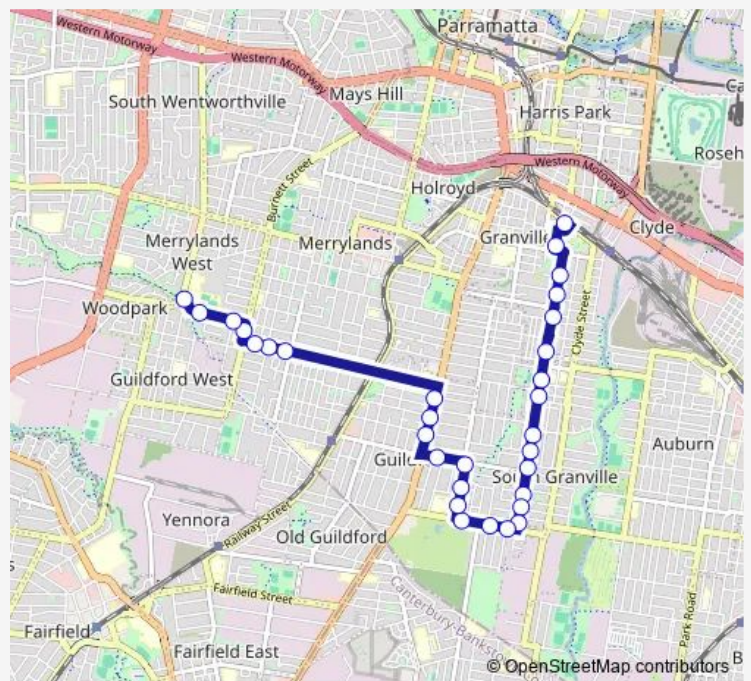

School Bus S440 Granville to Merrylands High School

[Go to website](#)

Direction

Granville Station, Stand A — Bristol St Opp Merrylands High School

31 stops

[Open route schedule](#)

- Granville Station, Stand A
- South St Opp Granville Community Baptist Church
- Blaxcell St Opp Elizabeth St
- Blaxcell St At Fifth St
- Blaxcell St Opp Thomas St
- Australian Blouza Association, Blaxcell St
- Granville East Public School, Blaxcell St
- Blaxcell St At Aubrey St
- Blaxcell St At Pegler Av Walkway
- Blaxcell St Opp Eve St
- Blaxcell St After Oakleigh Av
- Blaxcell St Opp Sheahan Av
- Blaxcell St Opp Urimbirra Park
- Muhammadi Welfare Association, Blaxcell St
- Rawson Rd At Dudley Rd
- Rawson Rd Before Robertson St
- Rawson Rd Opp Excelsior St
- Excelsior St Before Ashby St
- Excelsior St After Ashby St
- Excelsior St Before Guildford Rd
- Guildford Rd After Rowley Rd

Route schedule

Granville Station, Stand A — Bristol St Opp Merrylands High School

Monday	08:05
Tuesday	08:05
Wednesday	08:05
Thursday	08:05
Friday	08:05
Saturday	—
Sunday	—

Route info

Direction: Granville Station, Stand A

Stops: 31

Trip Duration: 0 hour 26 min

S440 — Granville to Merrylands High School

Woodville Rd At Mountford Av

Woodville Rd At Bursill St

Woodville Rd At Mcarthur St

Hawksview St After Chetwynd Rd

Hawksview St At Harris St

Hawksview St Opp Villiers St

Fowler Road Reserve, Fowler Rd

Bristol St At Bowden St

Bristol St At Cusack St

Bristol St Opp Merrylands High School

S440 School Bus time schedules and route maps are available in an offline PDF at busmaps.com. Use the busmaps.com website to see live bus times, train schedule or subway schedule, and step-by-step directions for all public transit in Parramatta