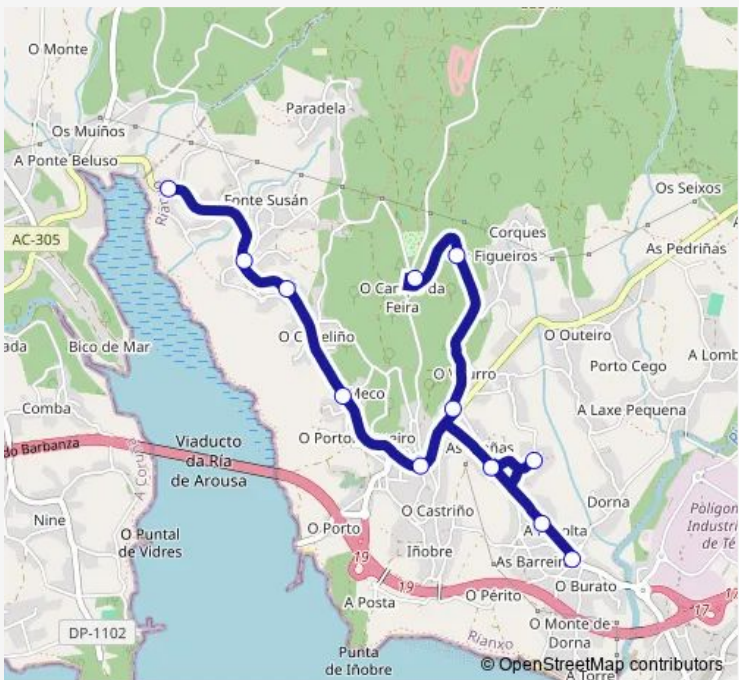

Bus Xg847057 CEP Xosé María Brea Segade-Ponte de Te-Campo de Pazos

[Go to website](#)

**Direction**  
 CEP Xosé María Brea Segad — Campo De Pazos  
 12 stops  
[Open route schedule](#)

- CEP Xosé María Brea Segad
- Corques
- Poste
- Brañas
- Fachan
- Burato
- Ponte De Te
- Bar Central
- Brea
- Xordo-Moroso
- Bar Romero
- Campo De Pazos

Route schedule  
 CEP Xosé María Brea Segad — Campo De Pazos

|           |       |
|-----------|-------|
| Monday    | 14:30 |
| Tuesday   | 14:30 |
| Wednesday | 14:30 |
| Thursday  | 14:30 |
| Friday    | 14:30 |
| Saturday  | —     |
| Sunday    | —     |

Route info  
 Direction: CEP Xosé María Brea Segad  
 Stops: 12  
 Trip Duration: 0 hour 18 min

Xg847057 — CEP Xosé María Brea Segade-Ponte de Te -Campo de Pazos **BusMaps**

Xg847057 Bus time schedules and route maps are available in an offline PDF at [busmaps.com](https://busmaps.com). Use the [busmaps.com](https://busmaps.com) website to see live bus times, train schedule or subway schedule, and step-by-step directions for all public transit in Rianxo

The schedule is provided in the local timezone. Times with "(+1)" indicate departures on the next day.

PDF file created on 2025-02-26

2024 BusMaps.com - All Rights Reserved