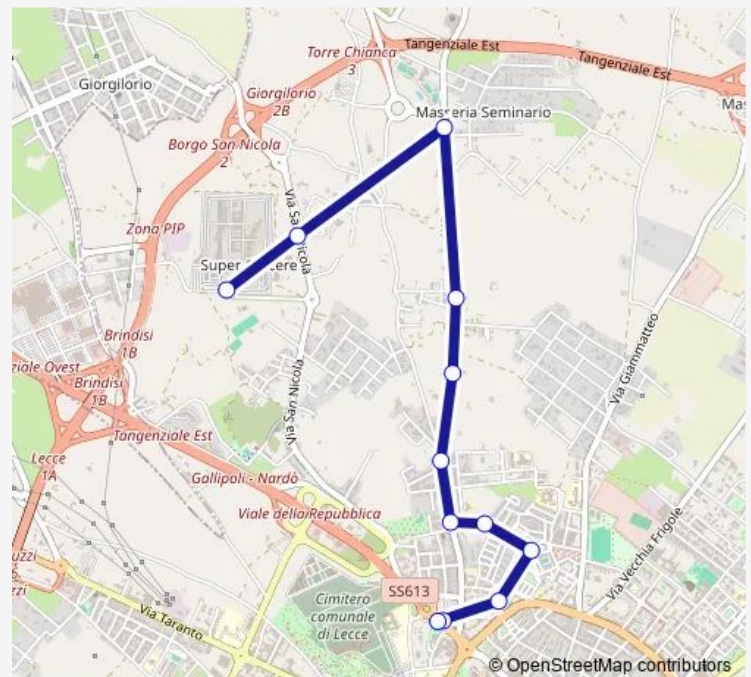

### Direction

City Terminal — Casa Circondariale

12 stops

[Open route schedule](#)

City Terminal

City Terminal

Po

P.zza Indipendenza

Tevere-Arno

Adriatica-Ferrando

Adriatica-Sandalo

Adriatica-Papini

Adriatica-Velino

Adriatica - Goldoni

San Nicola-Sellitro

Casa Circondariale

### Route schedule

City Terminal — Casa Circondariale

Monday 07:00-20:00

Tuesday 07:00-20:00

Wednesday 07:00-20:00

Thursday 07:00-20:00

Friday 07:00-20:00

Saturday 07:00-20:00

### Route info

Direction: City Terminal

Stops: 12

Trip Duration: 0 hour 19 min

S12 Bus time schedules and route maps are available in an offline PDF at [busmaps.com](https://busmaps.com). Use the [busmaps.com](https://busmaps.com) website to see live bus times, train schedule or subway schedule, and step-by-step directions for all public transit in Lecce